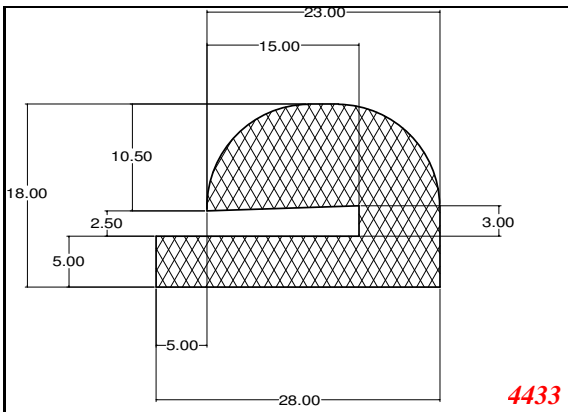

E-Section

William Johnston & Company Limited
Tel 0141 620 1666