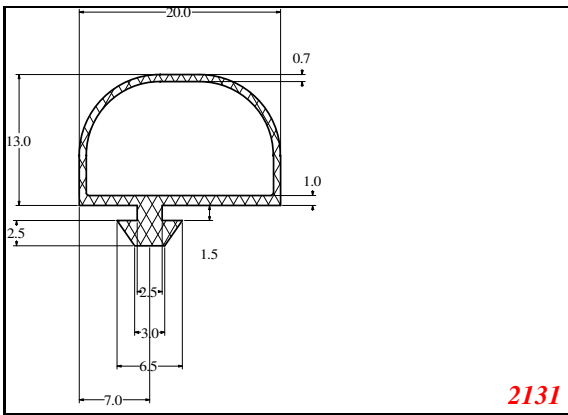

D-Hollow

William Johnston & Company Limited
Tel 0141 620 1666