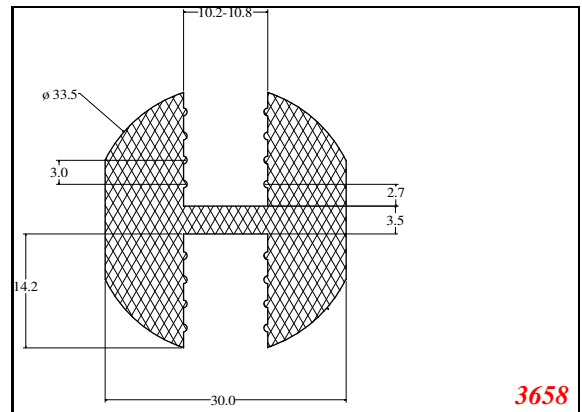

3658

William Johnston & Company Limited
Tel 0141 620 1666