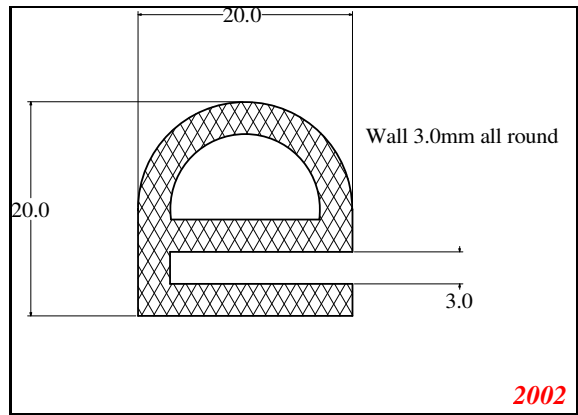

E-Section

William Johnston & Company Limited
Tel 0141 620 1666