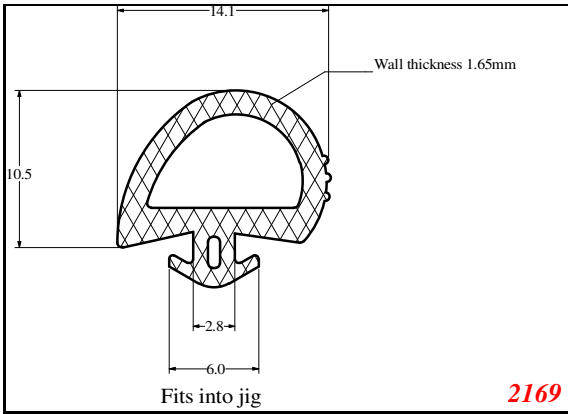

D-Hollow

William Johnston & Company Limited
Tel 0141 620 1666