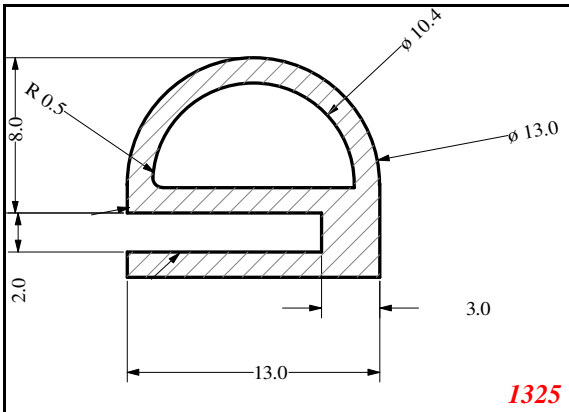

E-Section

William Johnston & Company Limited
Tel 0141 620 1666