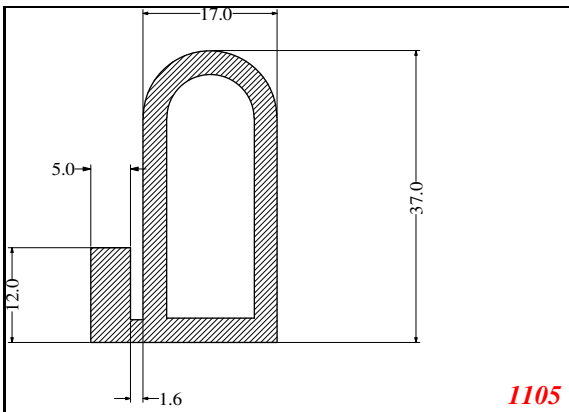

E-Section

William Johnston & Company Limited
Tel 0141 620 1666