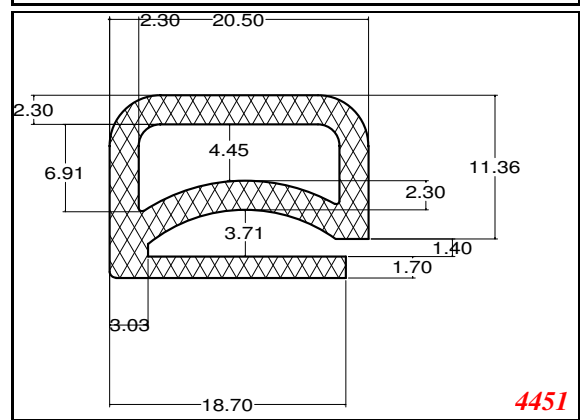

E-Section

644

3395

2603

4451

2617

3376

3344

2657

William Johnston & Company Limited
Tel 0141 620 1666