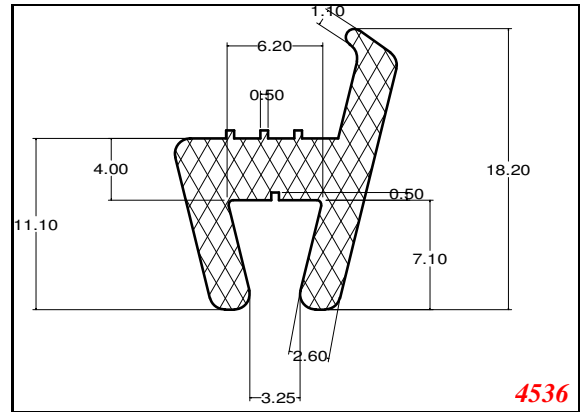

H-section

3629

4086

4277

1971

4536

1756

4163

3658

William Johnston & Company Limited
Tel 0141 620 1666