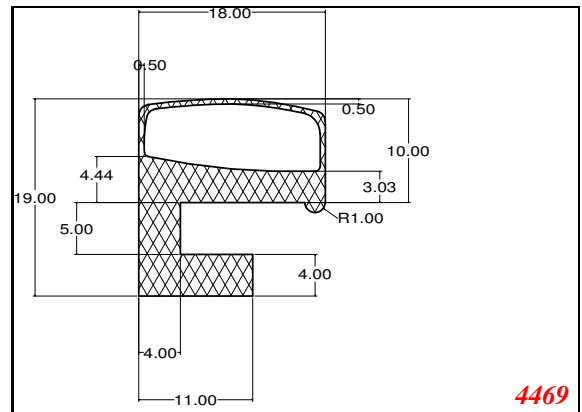

4469

William Johnston & Company Limited
Tel 0141 620 1666