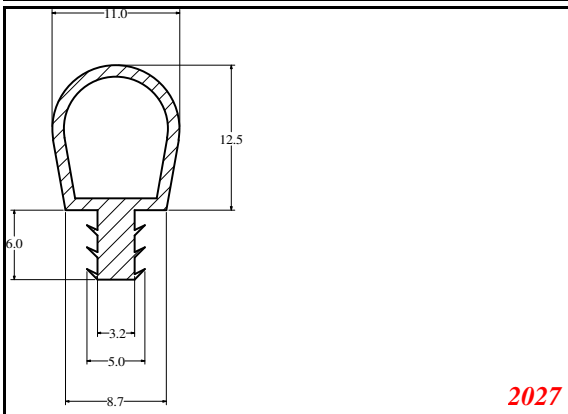

D-Hollow

1433

4016

2027

1930

682

4015

4039

1998

William Johnston & Company Limited
Tel 0141 620 1666