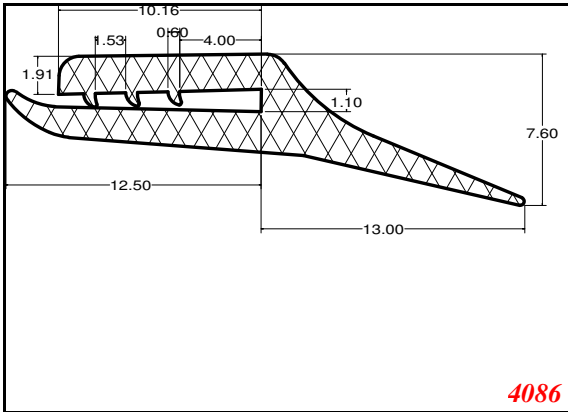

H-section

3629

4086

4277

1971

4536

1756

4163

3658

William Johnston & Company Limited
Tel 0141 620 1666