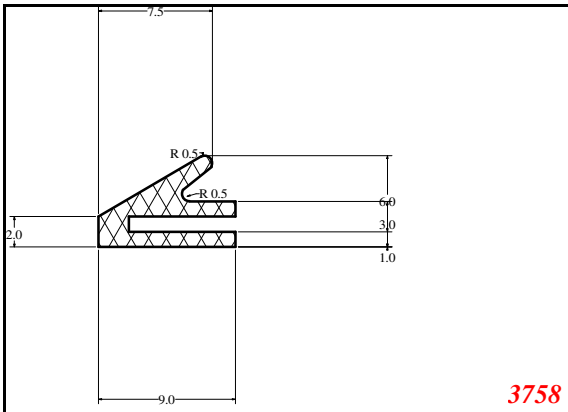

E-Section

William Johnston & Company Limited
Tel 0141 620 1666