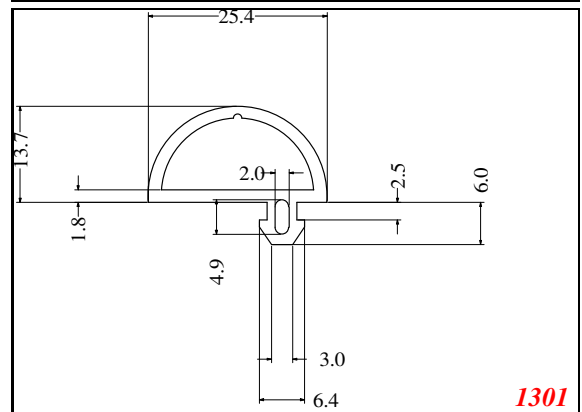

Cut length = 85mm
Cut before post cure adding 1mm for shrinkage

1405