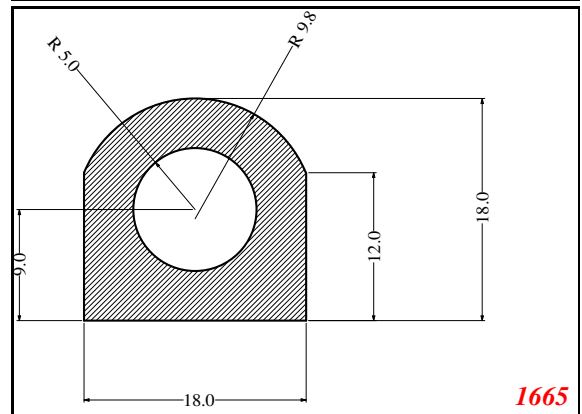

D-Hollow

William Johnston & Company Limited
Tel 0141 620 1666