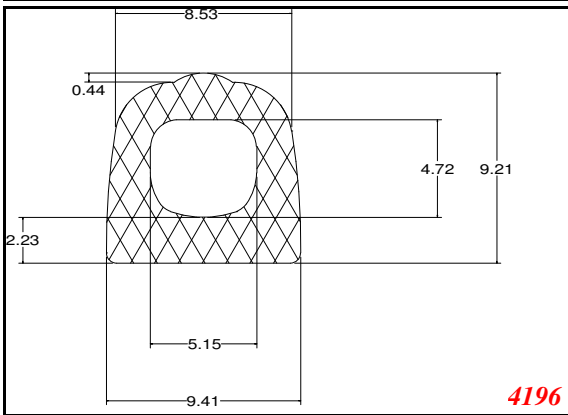

D-Hollow

1231

622

4196

1143

4143

1729

1727

4197

William Johnston & Company Limited
Tel 0141 620 1666