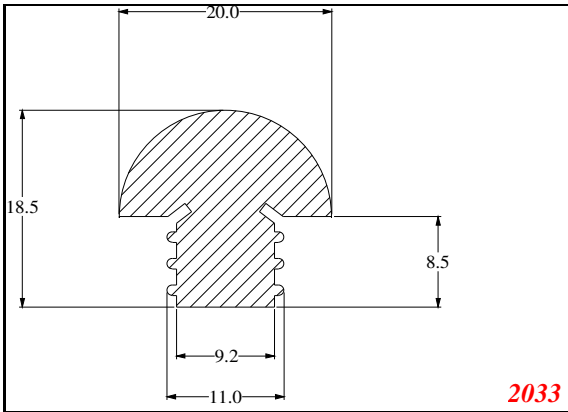

D-Solid

2033