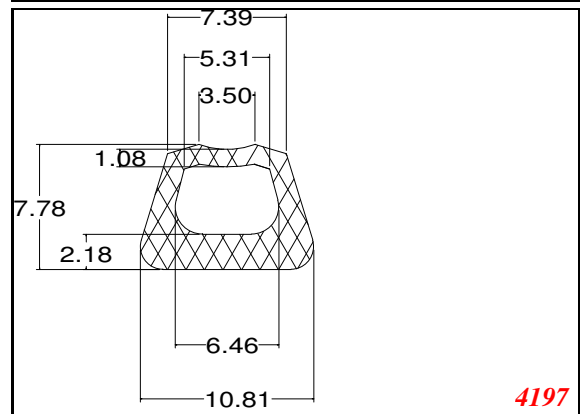

4197

William Johnston & Company Limited
Tel 0141 620 1666