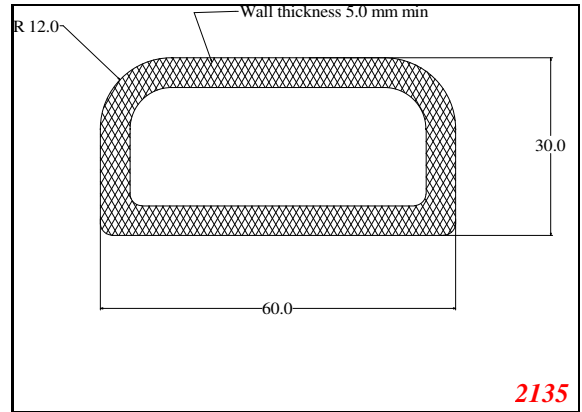

D-Hollow

William Johnston & Company Limited
Tel 0141 620 1666