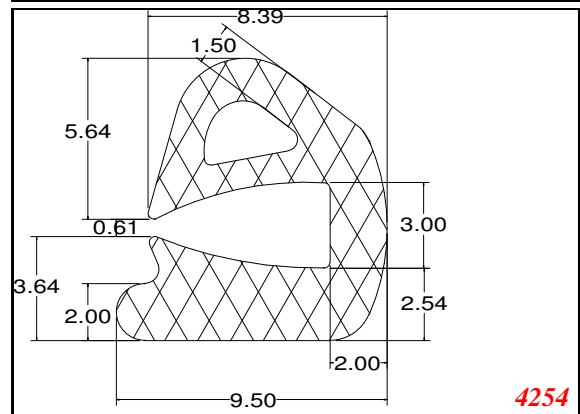

E-Section

William Johnston & Company Limited
Tel 0141 620 1666