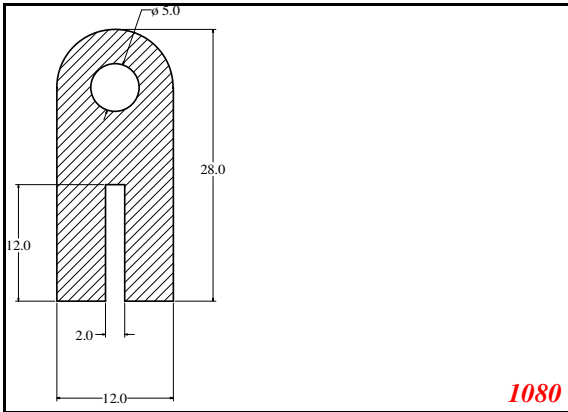

D-Hollow

William Johnston & Company Limited
Tel 0141 620 1666