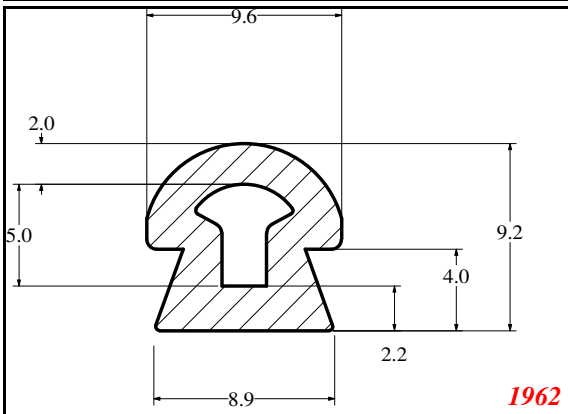

Key-Hole

William Johnston & Company Limited
Tel 0141 620 1666

Key-Hole

3946

85

1962

1274

1217