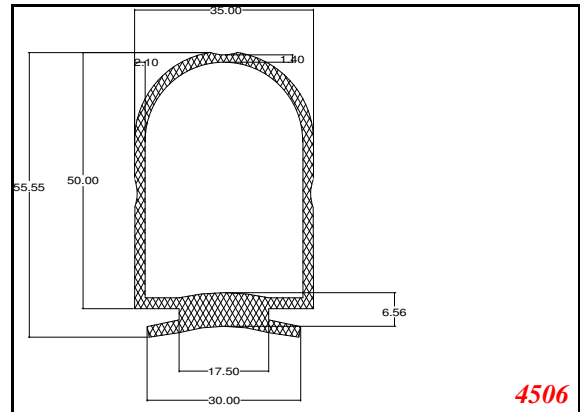

D-Hollow

William Johnston & Company Limited
Tel 0141 620 1666