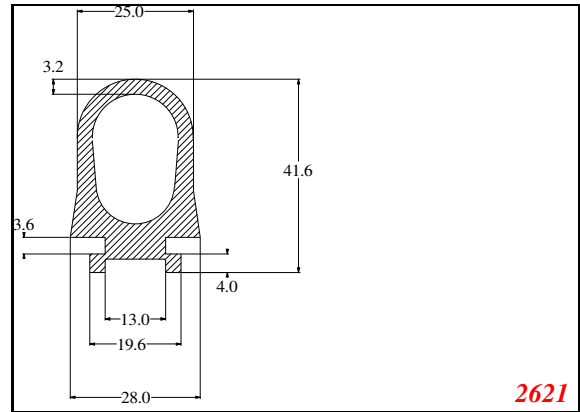

D-Hollow

William Johnston & Company Limited
Tel 0141 620 1666