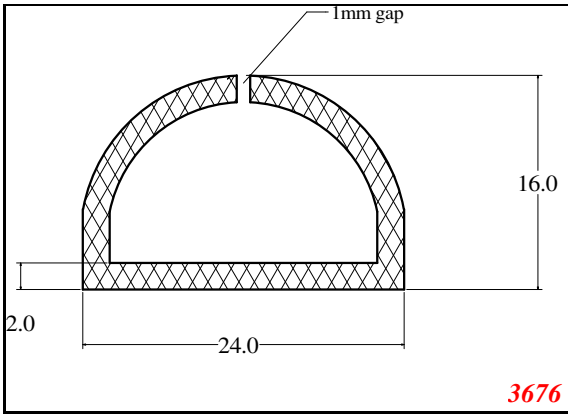

D-Hollow

William Johnston & Company Limited
Tel 0141 620 1666