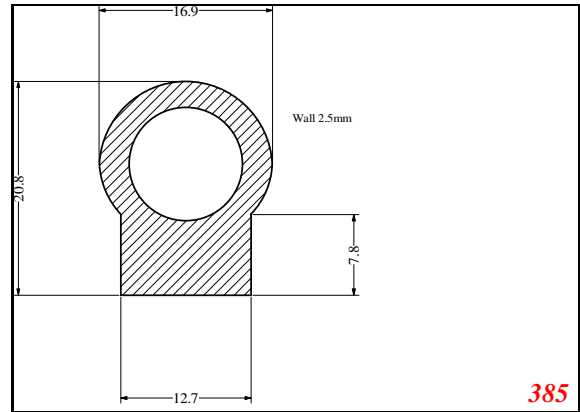

Key-Hole

William Johnston & Company Limited
Tel 0141 620 1666

Key-Hole

3921

3034

787

3190

385