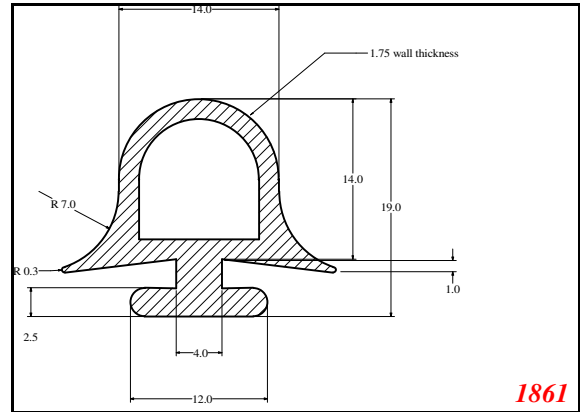

D-Hollow

William Johnston & Company Limited
Tel 0141 620 1666