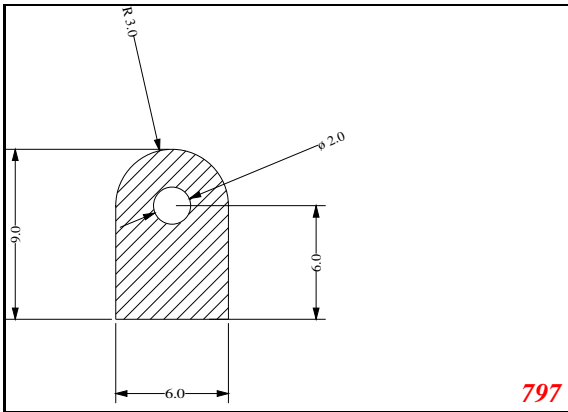

D-Hollow

William Johnston & Company Limited
Tel 0141 620 1666