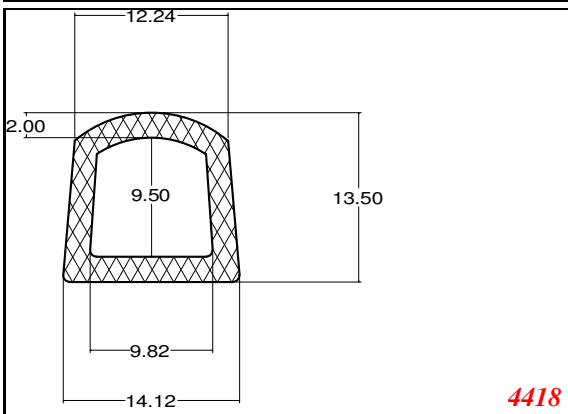

D-Hollow

893

1035

3570

4418

2767

3091

3189

87

William Johnston & Company Limited
Tel 0141 620 1666