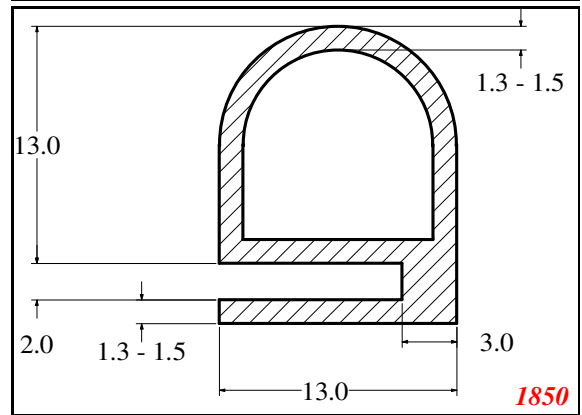

E-Section

3800

3000

3160

1047

1841

1850

3793

1118

William Johnston & Company Limited
Tel 0141 620 1666