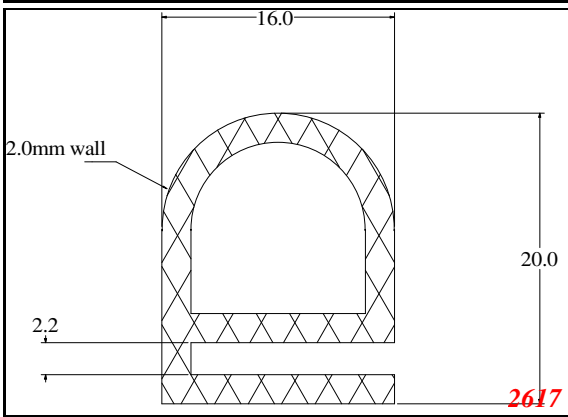

E-Section

644

3395

2603

4451

2617

3376

3344

2657

William Johnston & Company Limited
Tel 0141 620 1666