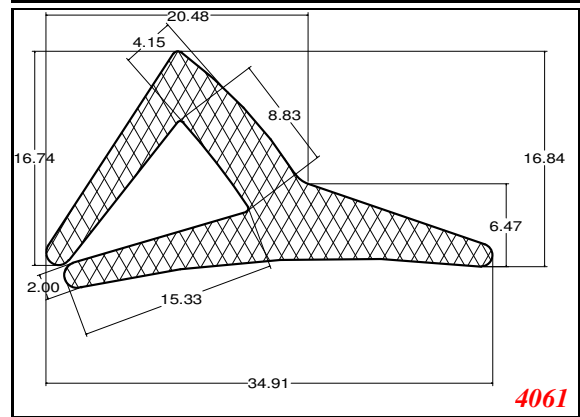

H-section

4078

4087

577

2231

3881

4061

4294

4295

William Johnston & Company Limited
Tel 0141 620 1666