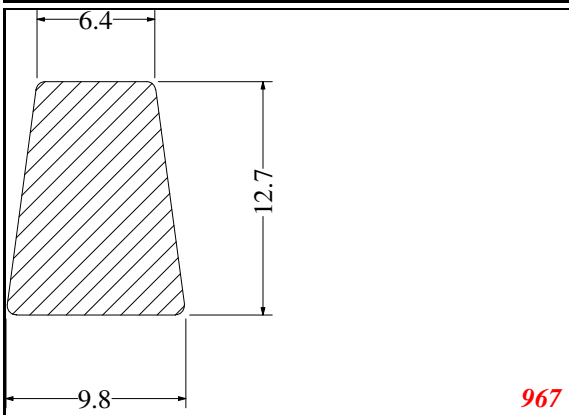

William Johnston & Company Limited
Tel 0141 620 1666

Square

William Johnston & Company Limited
Tel 0141 620 1666

Trapeze

4238

967

3279

2898