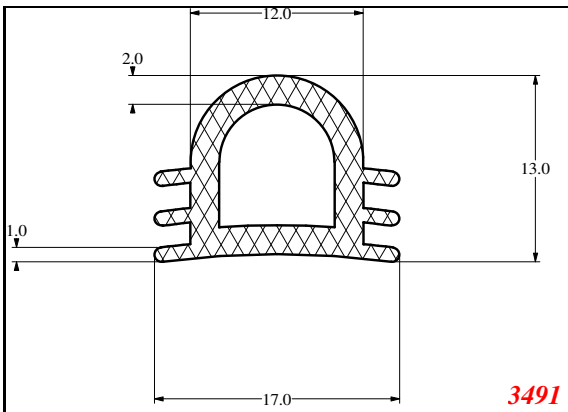

D-Hollow

William Johnston & Company Limited
Tel 0141 620 1666