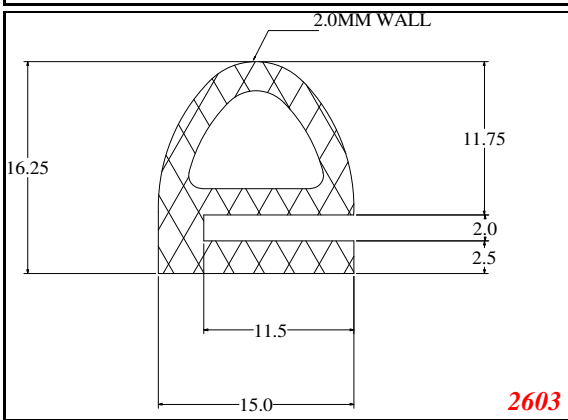

E-Section

644

3395

2603

4451

2617

3376

3344

2657

William Johnston & Company Limited
Tel 0141 620 1666