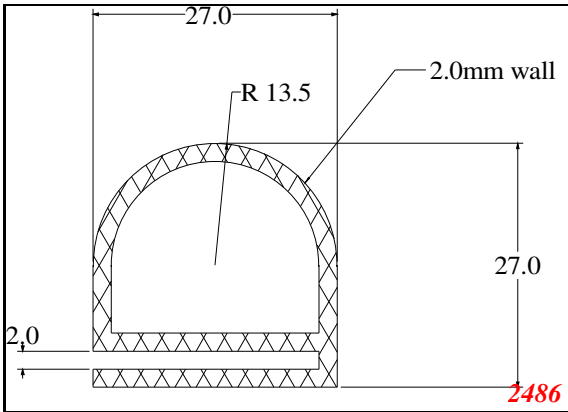

E-Section

William Johnston & Company Limited
Tel 0141 620 1666