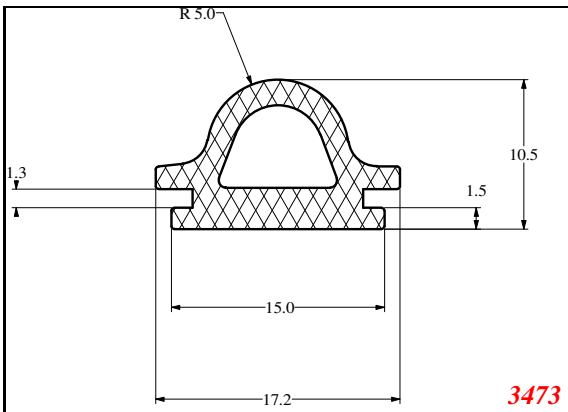

D-Hollow

William Johnston & Company Limited
Tel 0141 620 1666