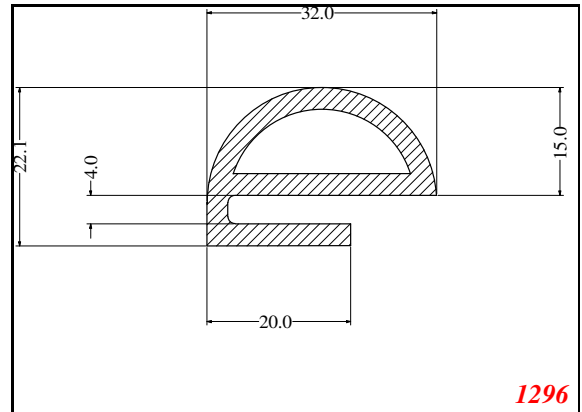

E-Section

William Johnston & Company Limited
Tel 0141 620 1666