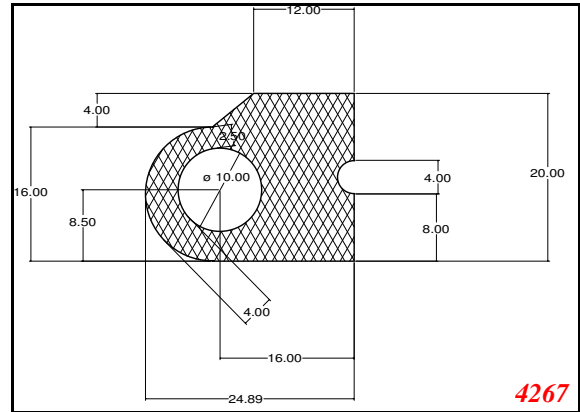

D-Hollow

William Johnston & Company Limited
Tel 0141 620 1666