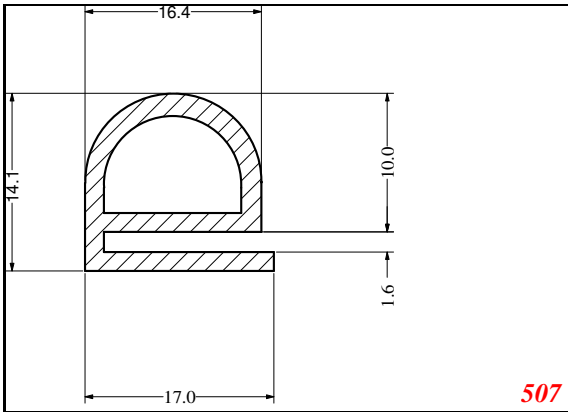

E-Section

William Johnston & Company Limited
Tel 0141 620 1666