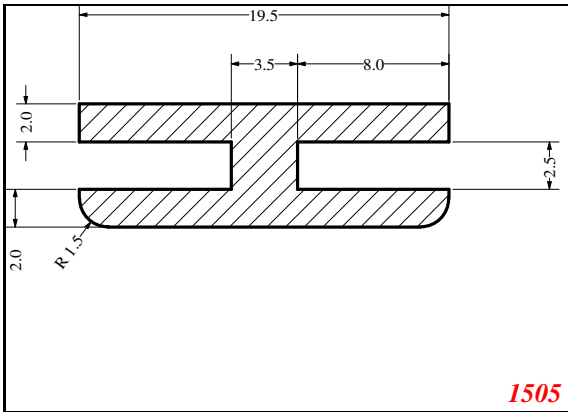

H-section

William Johnston & Company Limited
Tel 0141 620 1666