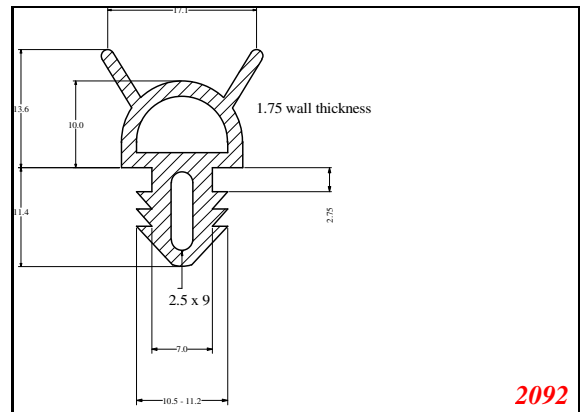

D-Hollow

William Johnston & Company Limited
Tel 0141 620 1666