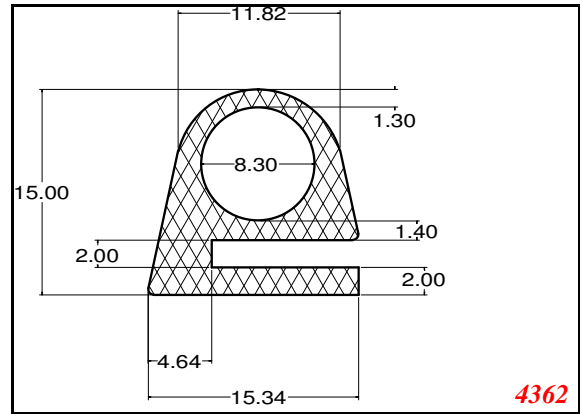

E-Section

William Johnston & Company Limited
Tel 0141 620 1666