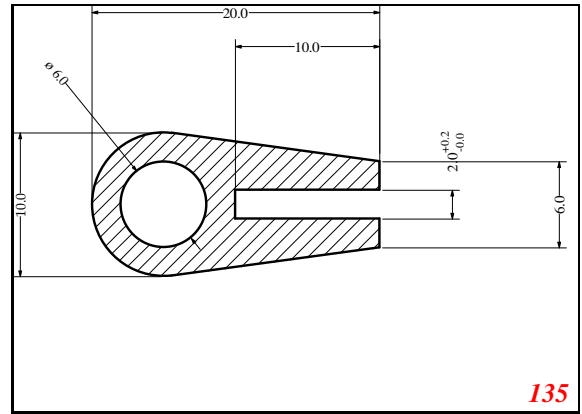

D-Hollow

William Johnston & Company Limited
Tel 0141 620 1666