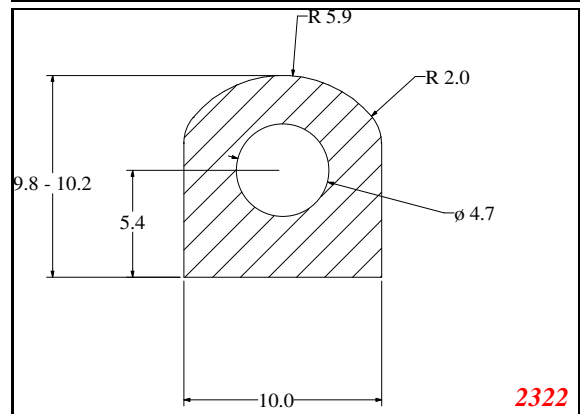

D-Hollow

William Johnston & Company Limited
Tel 0141 620 1666