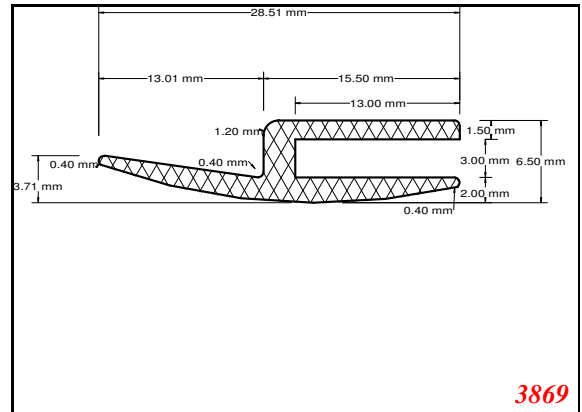

H-section

William Johnston & Company Limited
Tel 0141 620 1666