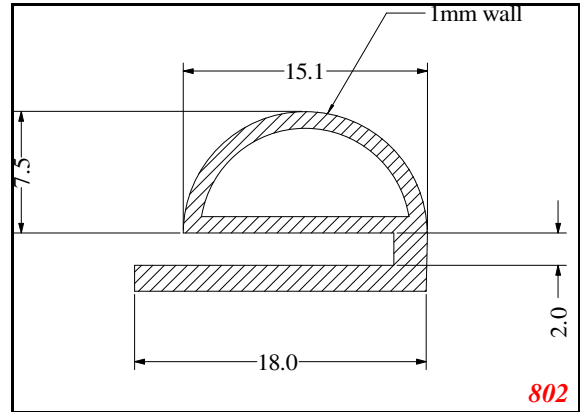

E-Section

William Johnston & Company Limited
Tel 0141 620 1666