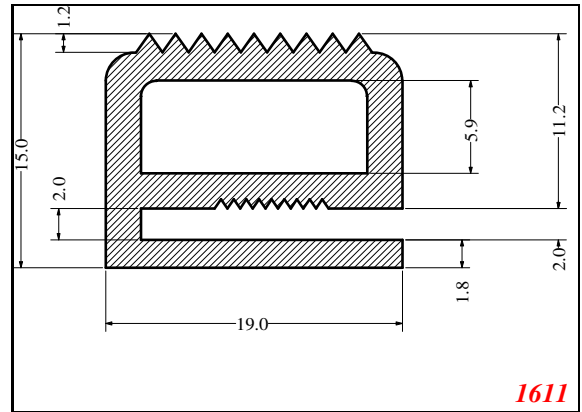

E-Section

William Johnston & Company Limited
Tel 0141 620 1666