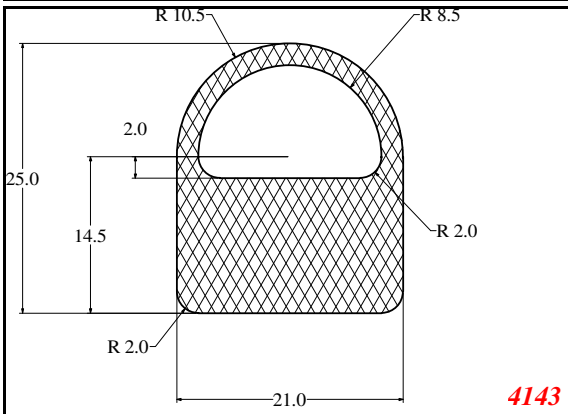

D-Hollow

1231

622

4196

1143

4143

1729

1727

4197

William Johnston & Company Limited
Tel 0141 620 1666