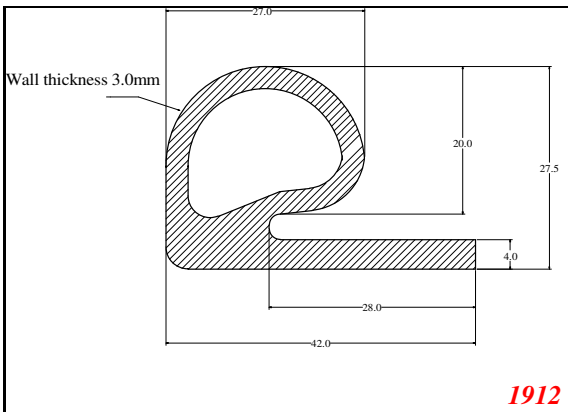

E-Section

William Johnston & Company Limited
Tel 0141 620 1666