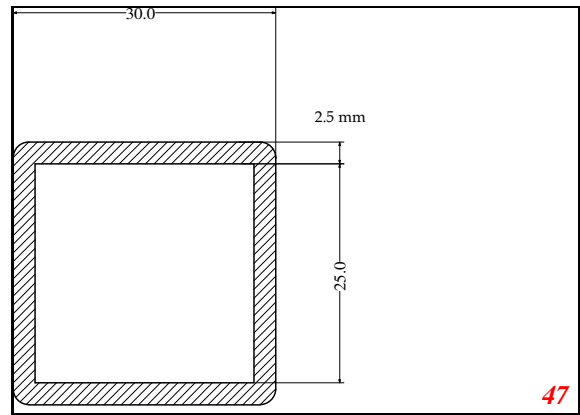

Hollow Strip

William Johnston & Company Limited
Tel 0141 620 1666

Hollow Strip

William Johnston & Company Limited
Tel 0141 620 1666

Hollow Strip

William Johnston & Company Limited
Tel 0141 620 1666

Hollow Strip