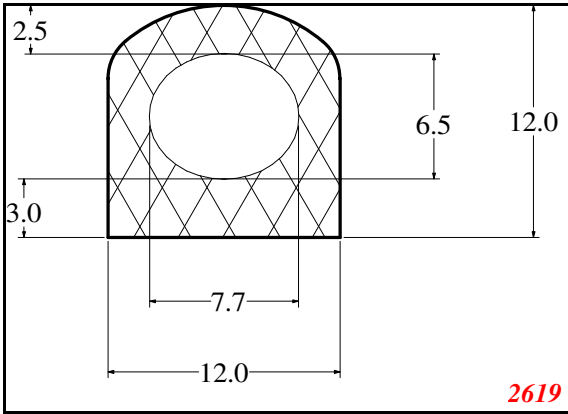

D-Hollow

William Johnston & Company Limited
Tel 0141 620 1666