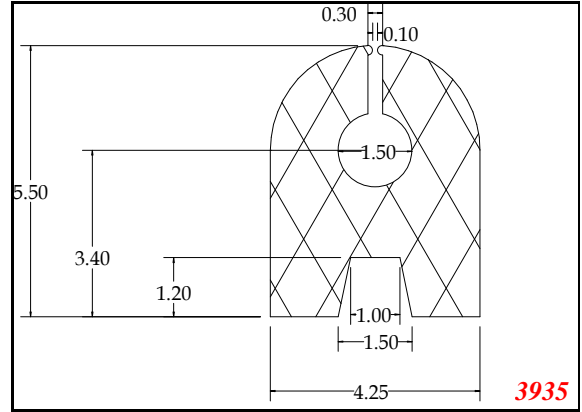

H-section

William Johnston & Company Limited
Tel 0141 620 1666