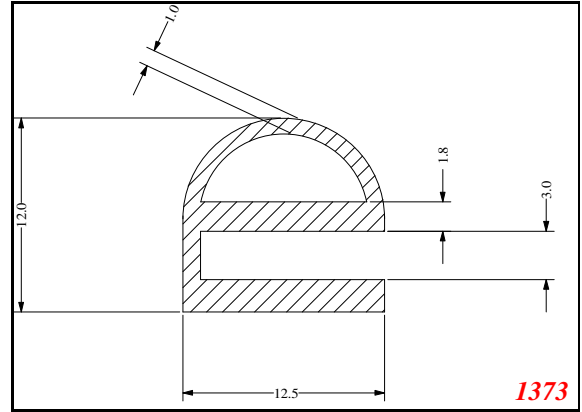

E-Section

4365

1739

1093

4059

93

1373

1180

4364

William Johnston & Company Limited
Tel 0141 620 1666