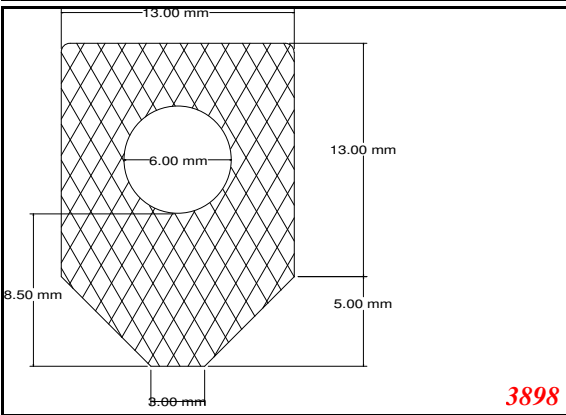

D-Hollow

William Johnston & Company Limited
Tel 0141 620 1666