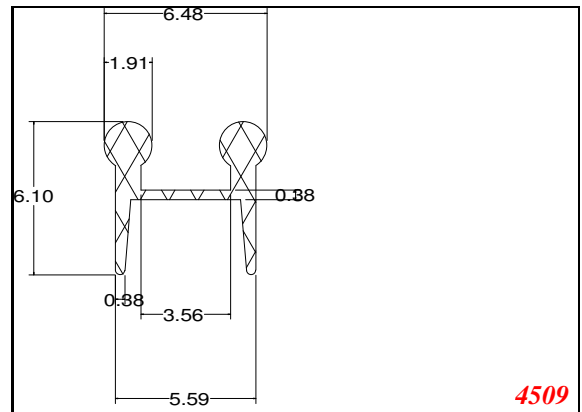

4509

William Johnston & Company Limited
Tel 0141 620 1666