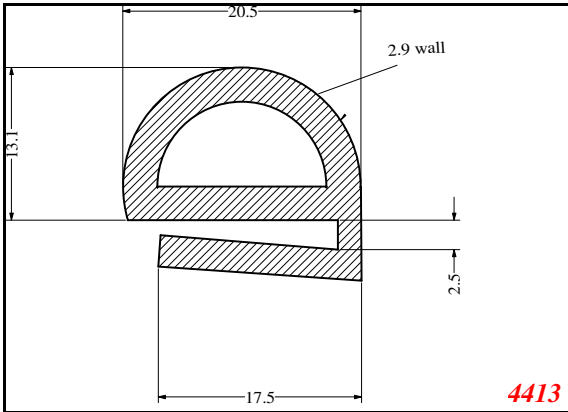

E-Section

William Johnston & Company Limited
Tel 0141 620 1666