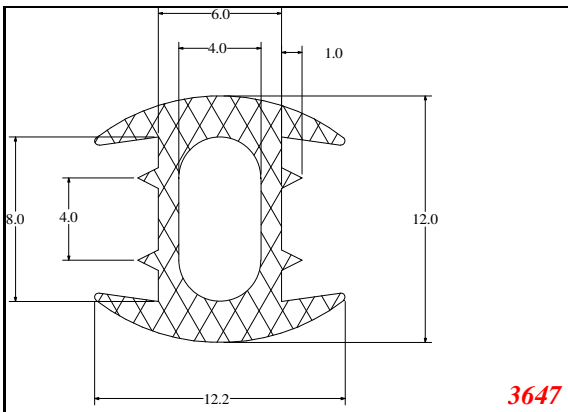

H-section

William Johnston & Company Limited
Tel 0141 620 1666