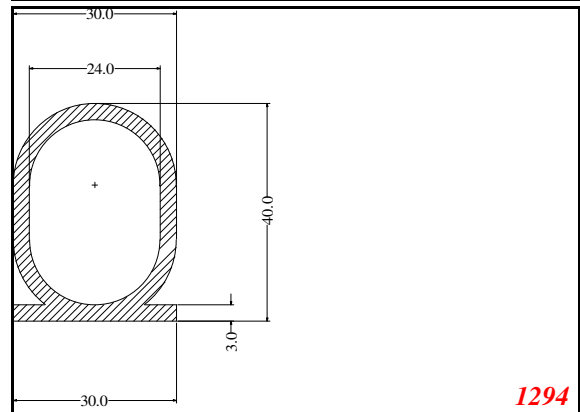

Key-Hole

William Johnston & Company Limited
Tel 0141 620 1666

Omega

William Johnston & Company Limited
Tel 0141 620 1666

Omega

4352

1583

274