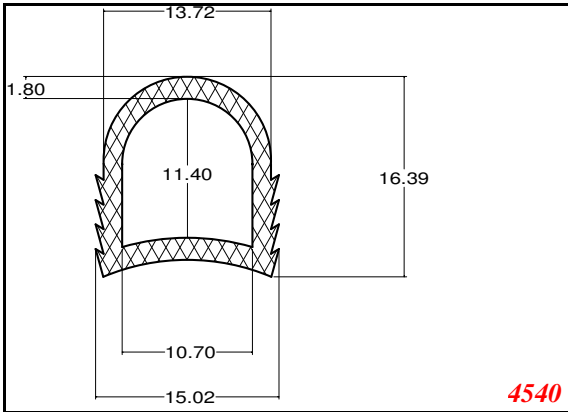

D-Hollow

William Johnston & Company Limited
Tel 0141 620 1666