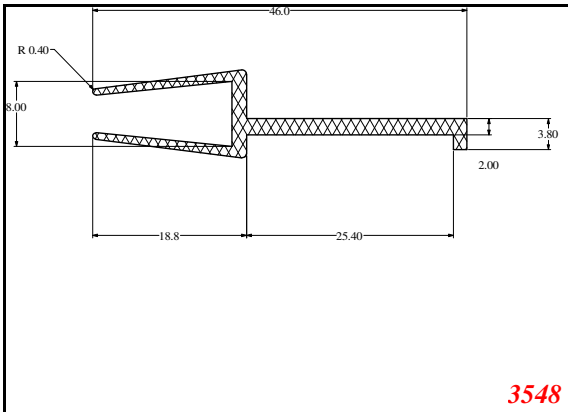

H-section

William Johnston & Company Limited
Tel 0141 620 1666