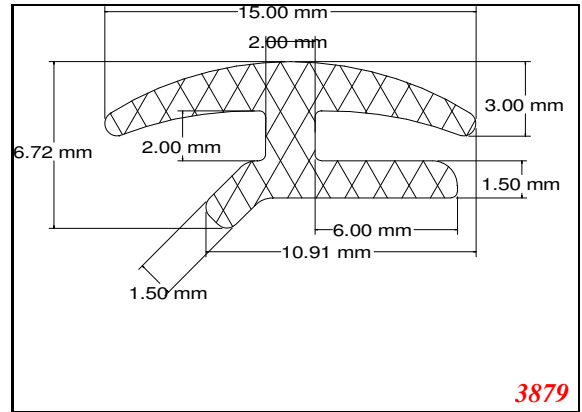

H-section

William Johnston & Company Limited
Tel 0141 620 1666