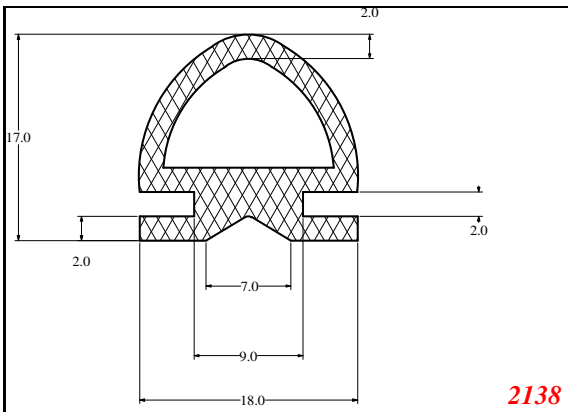

D-Hollow

William Johnston & Company Limited
Tel 0141 620 1666