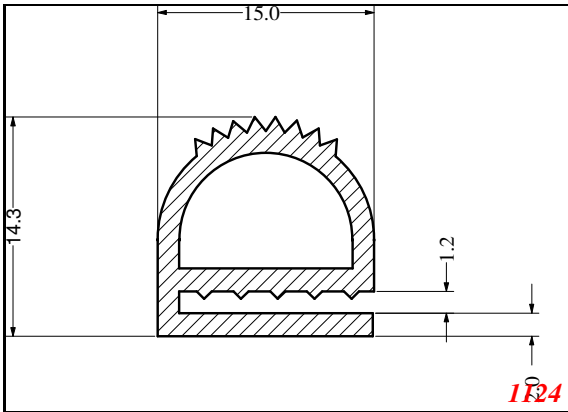

E-Section

William Johnston & Company Limited
Tel 0141 620 1666