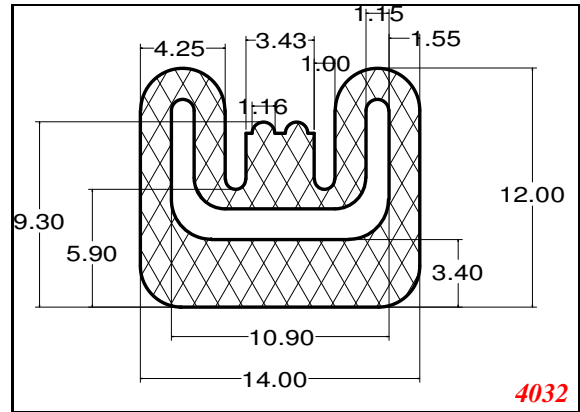

Inflatable-seal

William Johnston & Company Limited
Tel 0141 620 1666