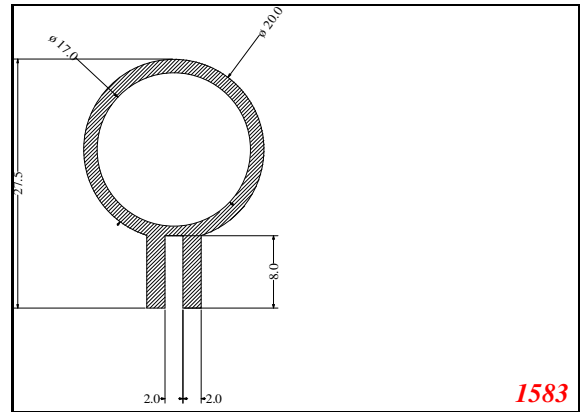

Key-Hole

William Johnston & Company Limited
Tel 0141 620 1666

Omega

William Johnston & Company Limited
Tel 0141 620 1666

Omega

4352

1583

274