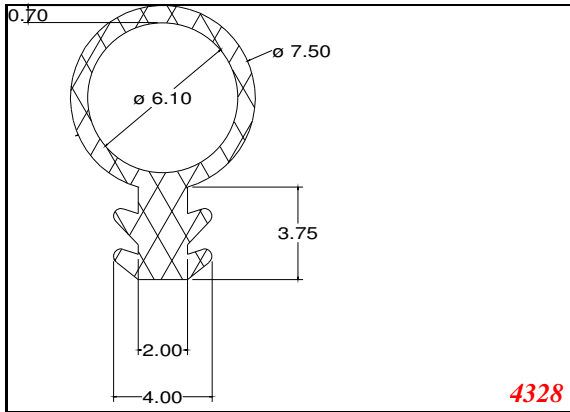

Key-Hole

William Johnston & Company Limited
Tel 0141 620 1666

Key-Hole

3946

85

1962

1274

1217