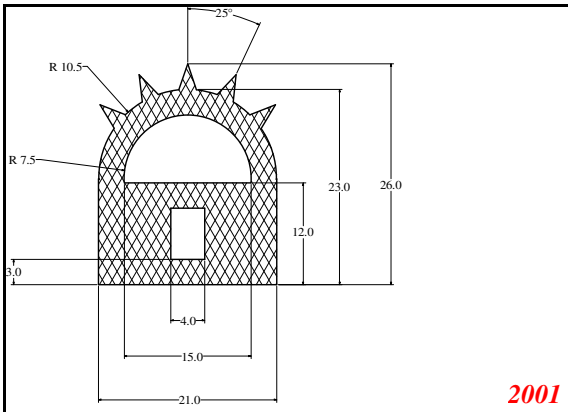

D-Hollow

William Johnston & Company Limited
Tel 0141 620 1666