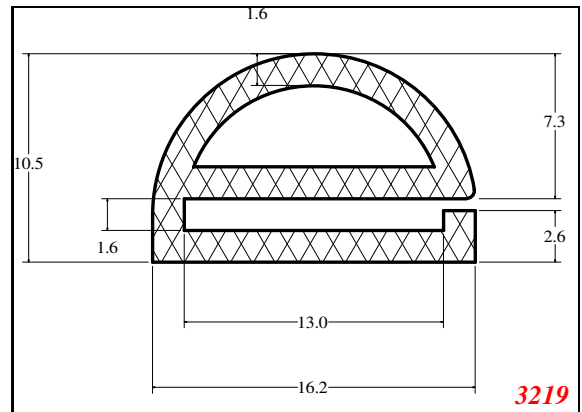

E-Section

William Johnston & Company Limited
Tel 0141 620 1666