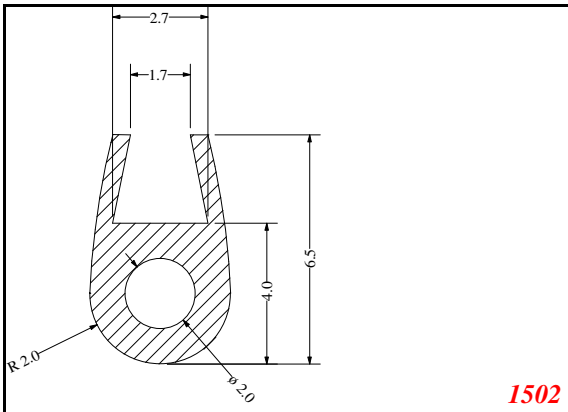

D-Hollow

William Johnston & Company Limited
Tel 0141 620 1666