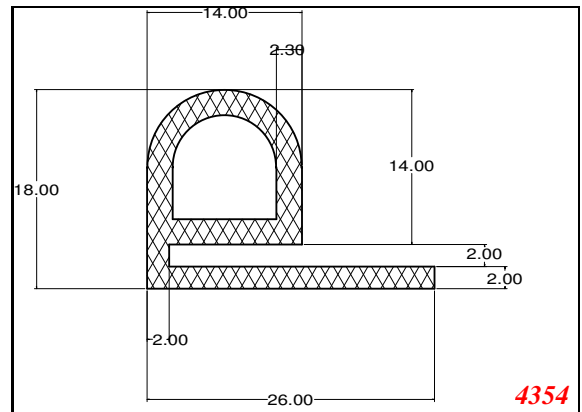

E-Section

William Johnston & Company Limited
Tel 0141 620 1666