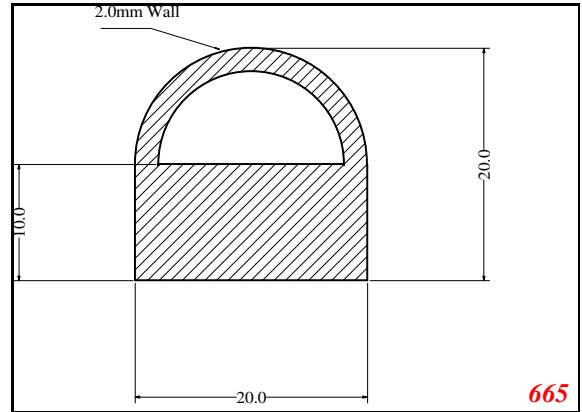

D-Hollow

William Johnston & Company Limited
Tel 0141 620 1666