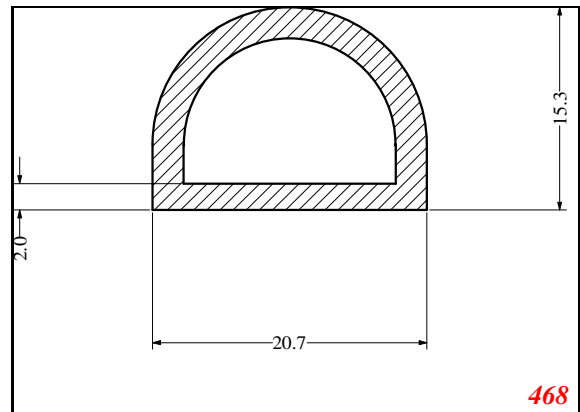

D-Hollow

William Johnston & Company Limited
Tel 0141 620 1666