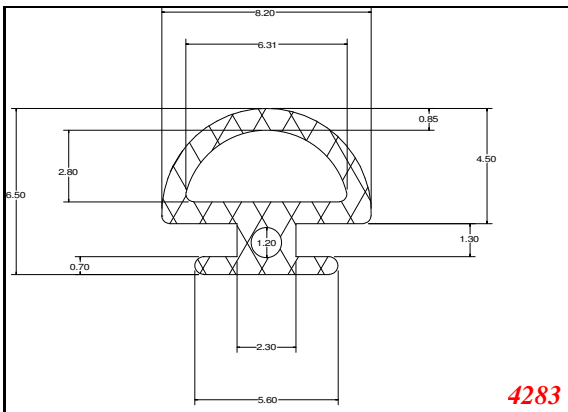

D-Hollow

William Johnston & Company Limited
Tel 0141 620 1666