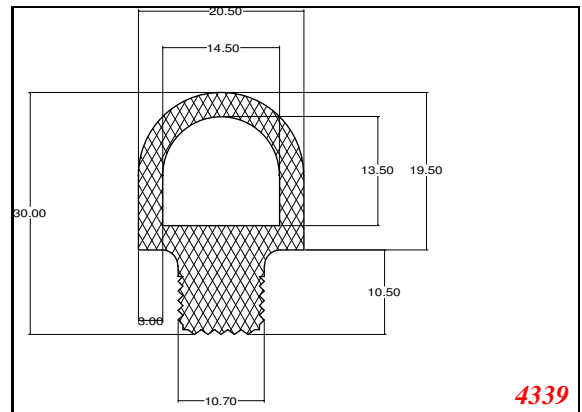

D-Hollow

William Johnston & Company Limited
Tel 0141 620 1666