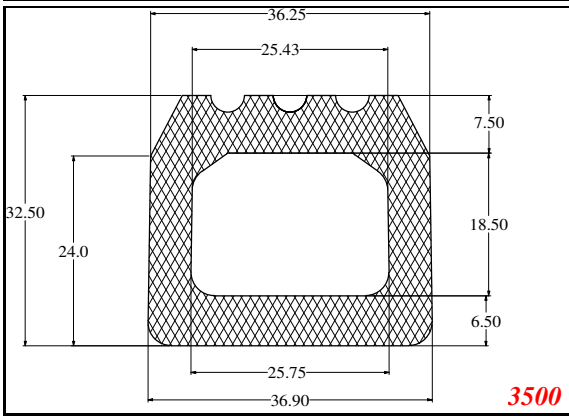

1272

2468

William Johnston & Company Limited
Tel 0141 620 1666

Hollow Strip

William Johnston & Company Limited
Tel 0141 620 1666

Inflatable-seal

William Johnston & Company Limited
Tel 0141 620 1666

Inflatable-seal