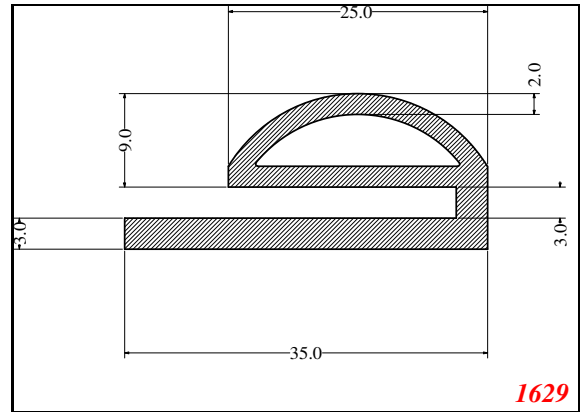

E-Section

William Johnston & Company Limited
Tel 0141 620 1666