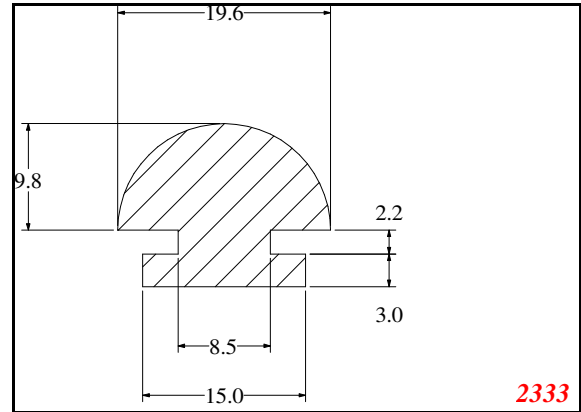

D-Solid

William Johnston & Company Limited
Tel 0141 620 1666