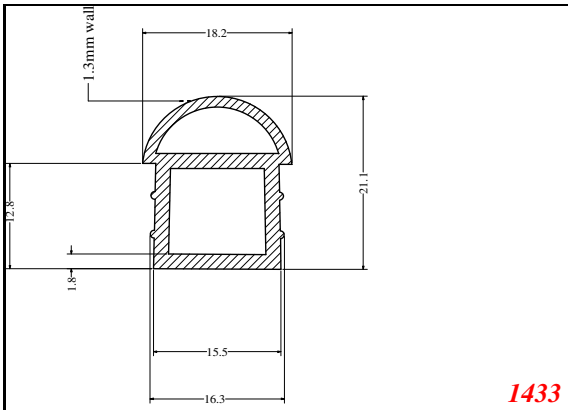

D-Hollow

1433