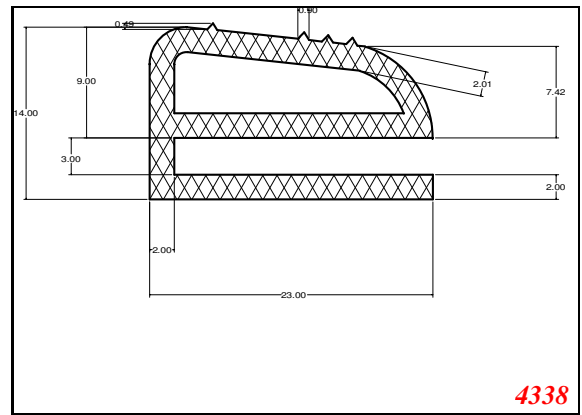

E-Section

William Johnston & Company Limited
Tel 0141 620 1666