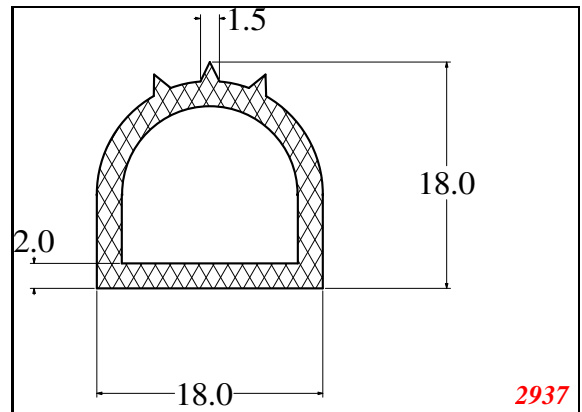

D-Hollow

William Johnston & Company Limited
Tel 0141 620 1666