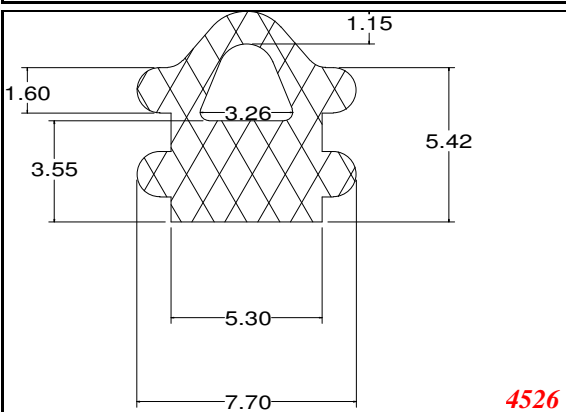

D-Hollow

William Johnston & Company Limited
Tel 0141 620 1666