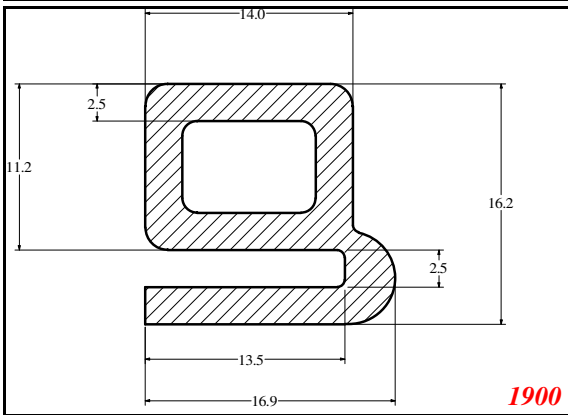

E-Section

177

1900

178

3236

4233

1992

207

4469

William Johnston & Company Limited
Tel 0141 620 1666