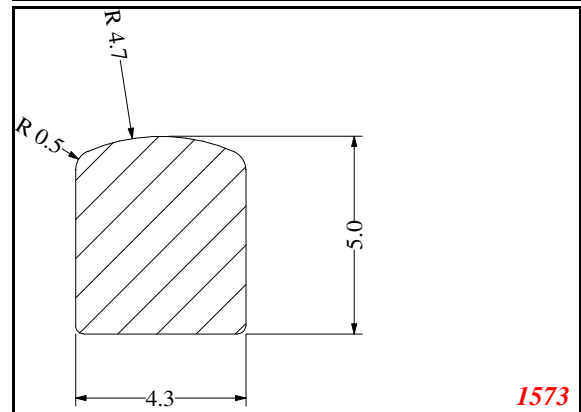

D-Solid

William Johnston & Company Limited
Tel 0141 620 1666