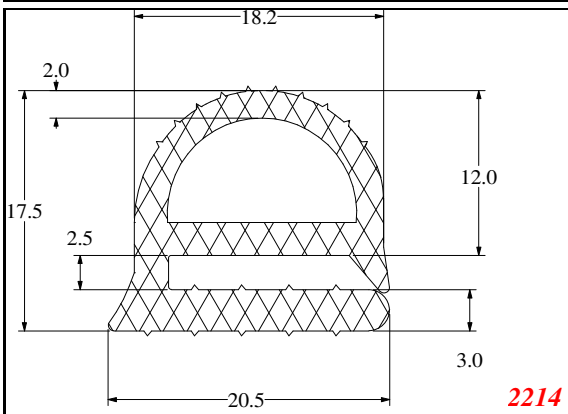

E-Section

William Johnston & Company Limited
Tel 0141 620 1666