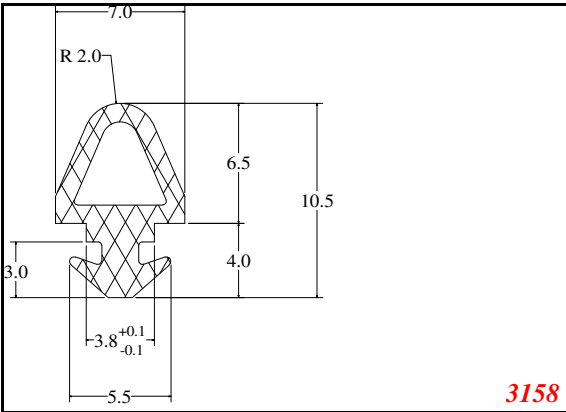

Arrow-Head

William Johnston & Company Limited
Tel 0141 620 1666

Arrow-Head

4048

3939

3158

3783

3812