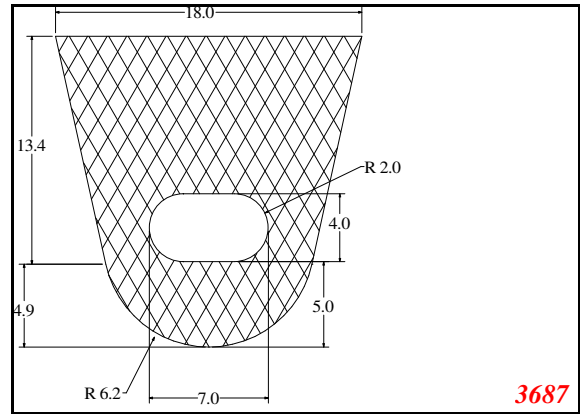

D-Hollow

William Johnston & Company Limited
Tel 0141 620 1666