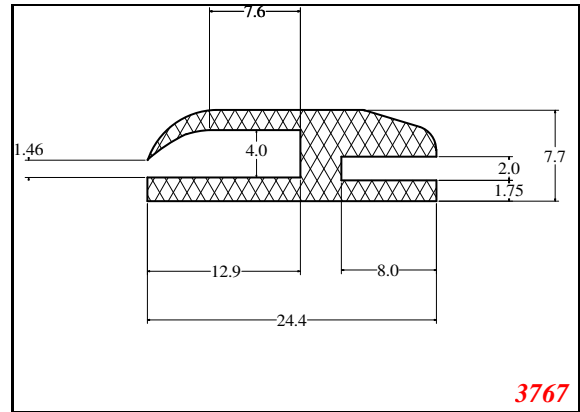

H-section

William Johnston & Company Limited
Tel 0141 620 1666