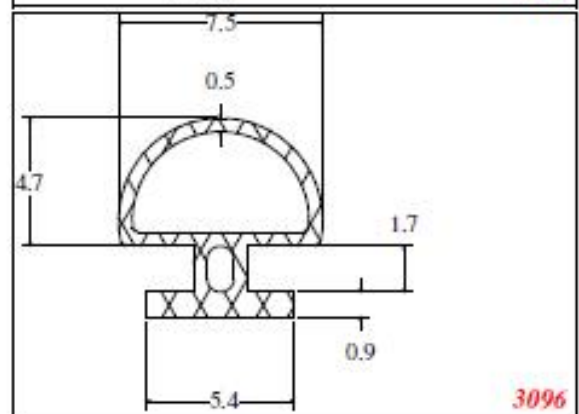

3096

William Johnston & Company Limited
Tel 0141 620 1666