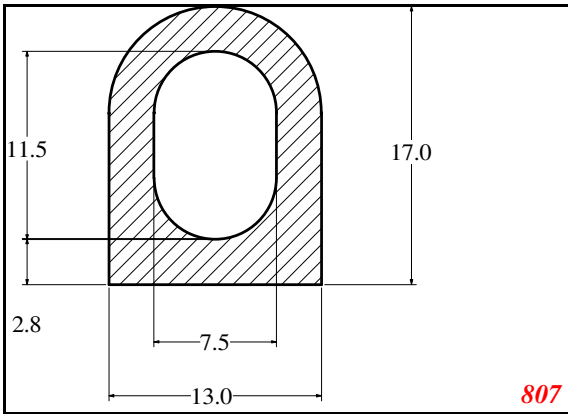

D-Hollow

William Johnston & Company Limited
Tel 0141 620 1666