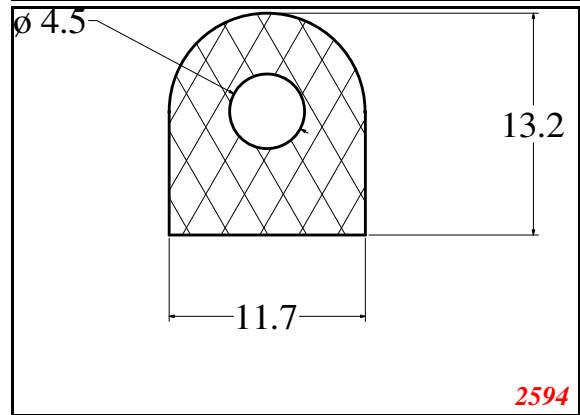

D-Hollow

3603

4443

2936

2594

4428

412

2505

2517

William Johnston & Company Limited
Tel 0141 620 1666