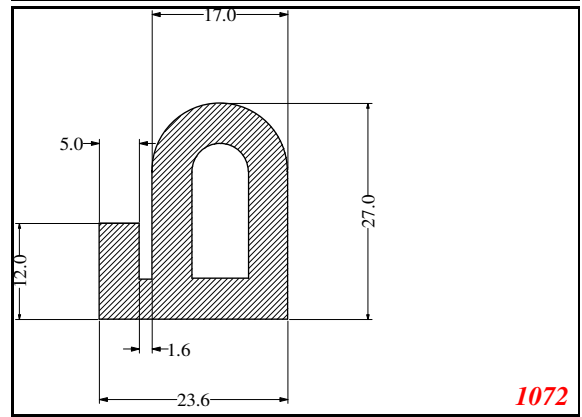

E-Section

William Johnston & Company Limited
Tel 0141 620 1666