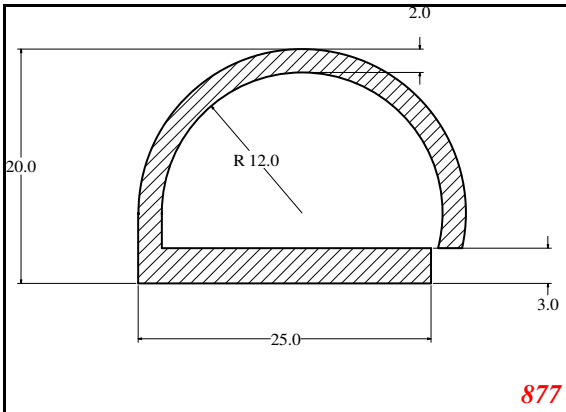

D-Hollow

869

1929

3754

1478

877

858

809

4387

William Johnston & Company Limited
Tel 0141 620 1666