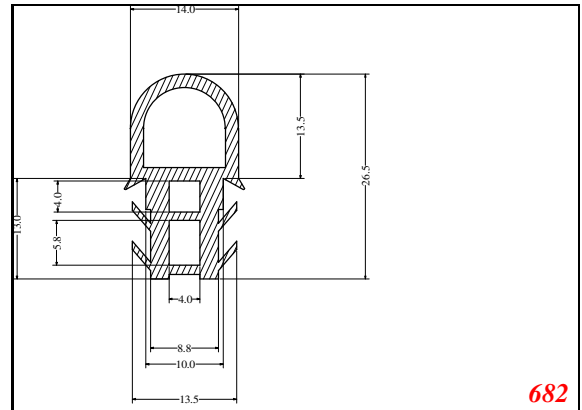

D-Hollow

1433

4016

2027

1930

682

4015

4039

1998

William Johnston & Company Limited
Tel 0141 620 1666