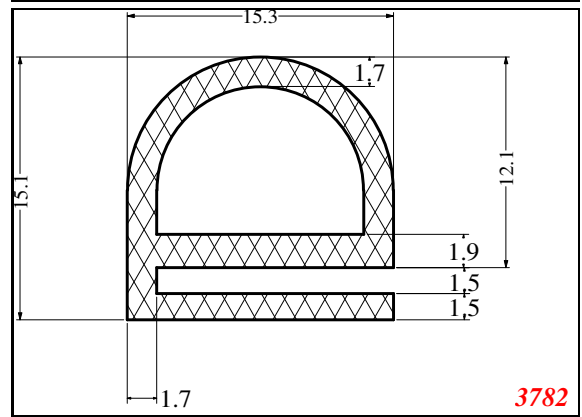

E-Section

William Johnston & Company Limited
Tel 0141 620 1666