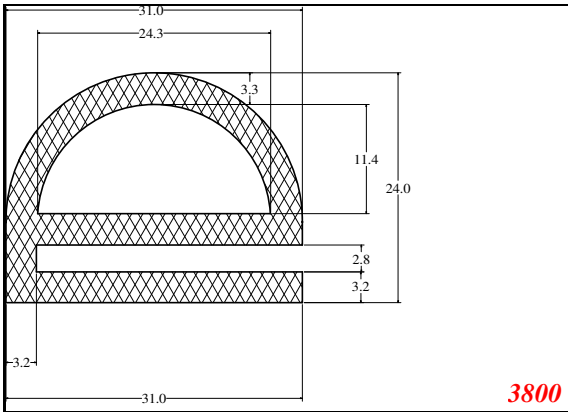

E-Section

3800