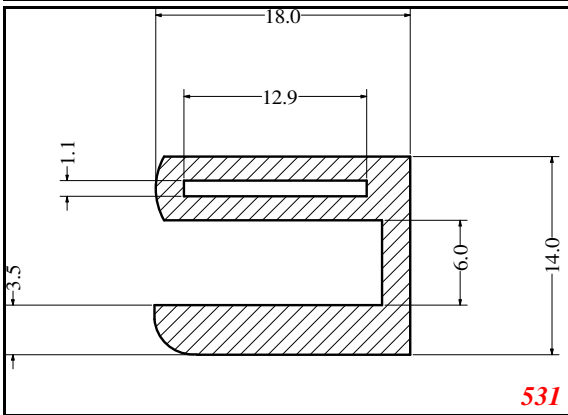

E-Section

William Johnston & Company Limited
Tel 0141 620 1666