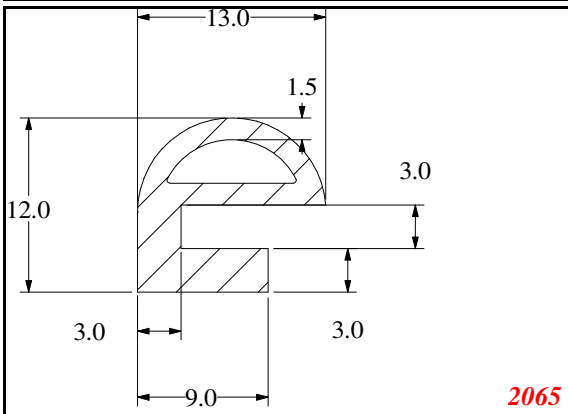

E-Section

William Johnston & Company Limited
Tel 0141 620 1666