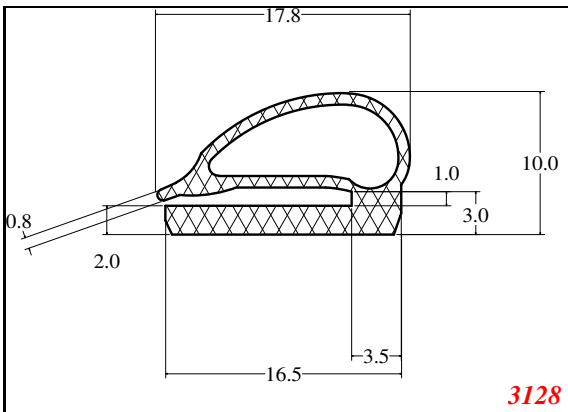

E-Section

William Johnston & Company Limited
Tel 0141 620 1666