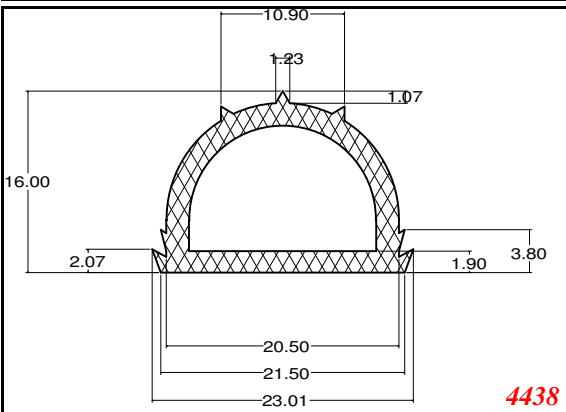

D-Hollow

William Johnston & Company Limited
Tel 0141 620 1666