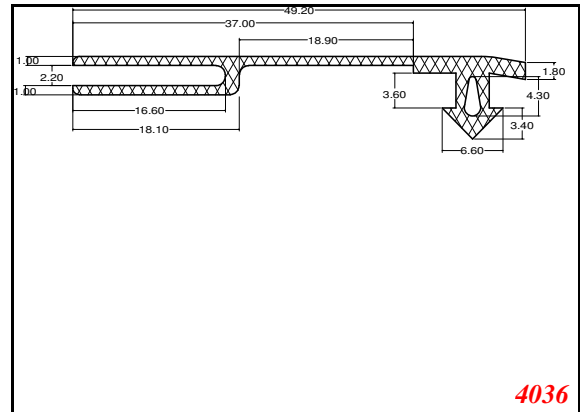

H-section

3833

4146

2976

3682

3738

4158

4036

4509

William Johnston & Company Limited
Tel 0141 620 1666