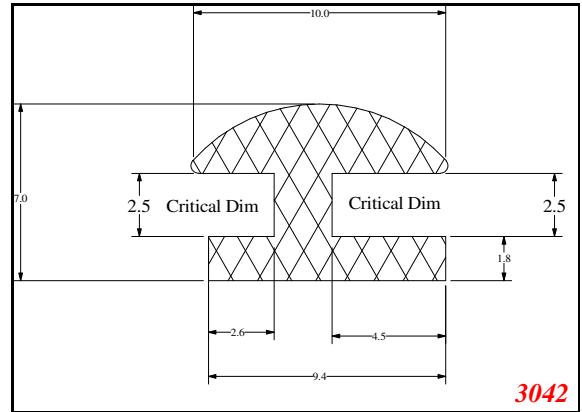

H-section

William Johnston & Company Limited
Tel 0141 620 1666