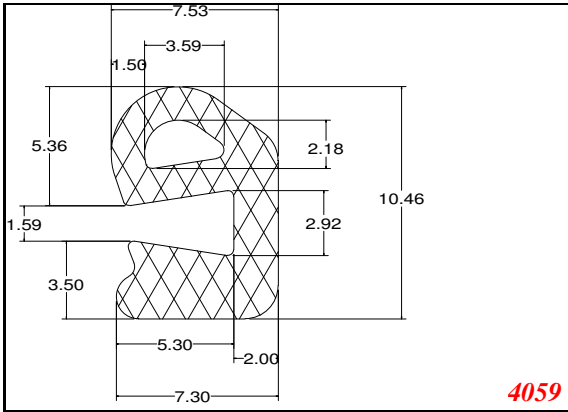

E-Section

4365

1739

1093

4059

93

1373

1180

4364

William Johnston & Company Limited
Tel 0141 620 1666