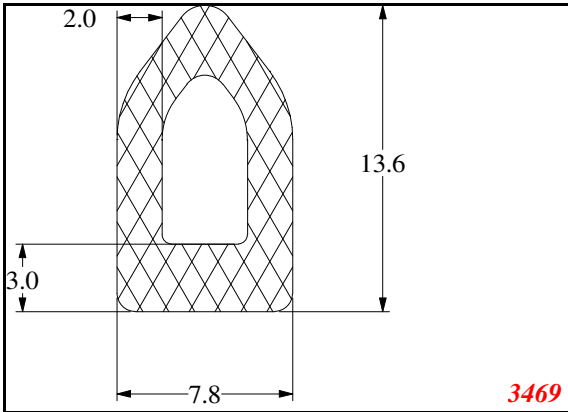

D-Hollow

William Johnston & Company Limited
Tel 0141 620 1666