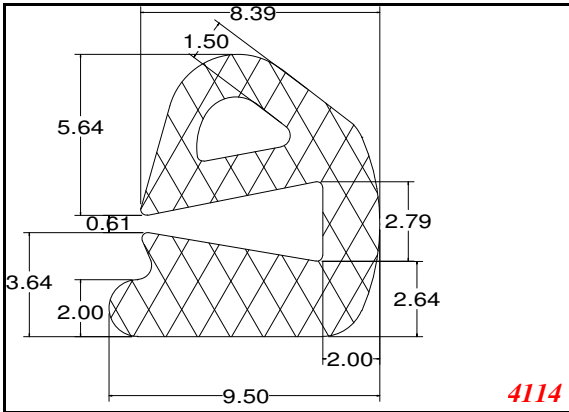

E-Section

3920

4114

1173

1033

1605

4334

William Johnston & Company Limited
Tel 0141 620 1666