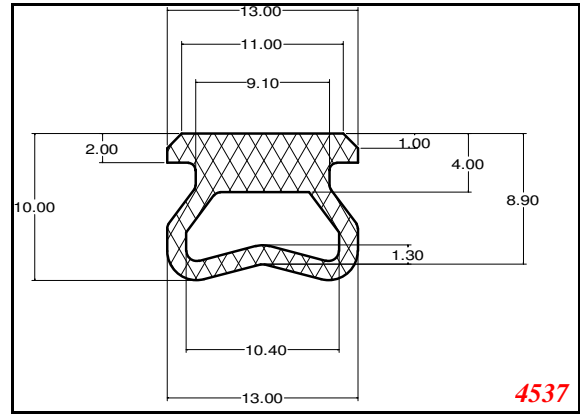

1272

2468

William Johnston & Company Limited
Tel 0141 620 1666

Hollow Strip

William Johnston & Company Limited
Tel 0141 620 1666

Inflatable-seal

William Johnston & Company Limited
Tel 0141 620 1666

Inflatable-seal