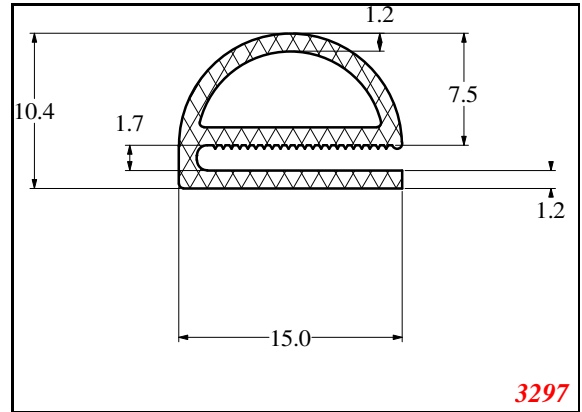

E-Section

William Johnston & Company Limited
Tel 0141 620 1666