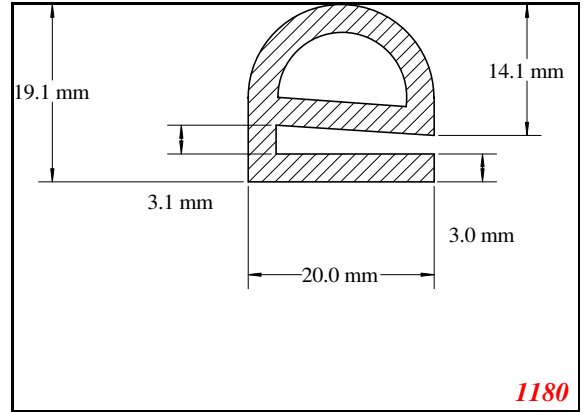

E-Section

4365

1739

1093

4059

93

1373

1180

4364

William Johnston & Company Limited
Tel 0141 620 1666