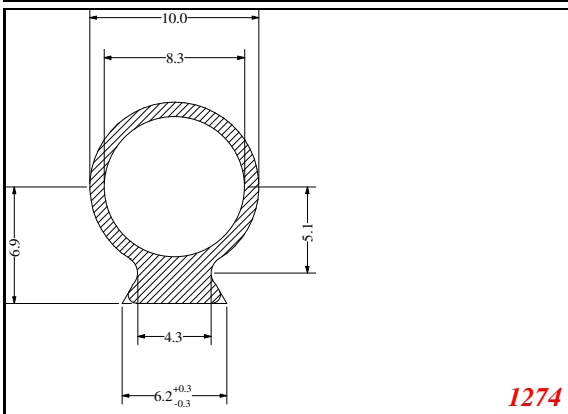

Key-Hole

William Johnston & Company Limited
Tel 0141 620 1666

Key-Hole

3946

85

1962

1274

1217