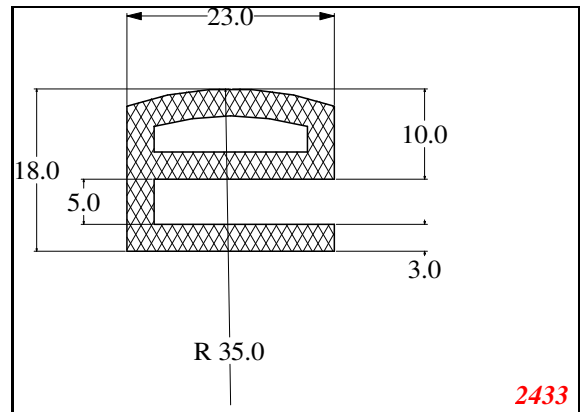

E-Section

William Johnston & Company Limited
Tel 0141 620 1666