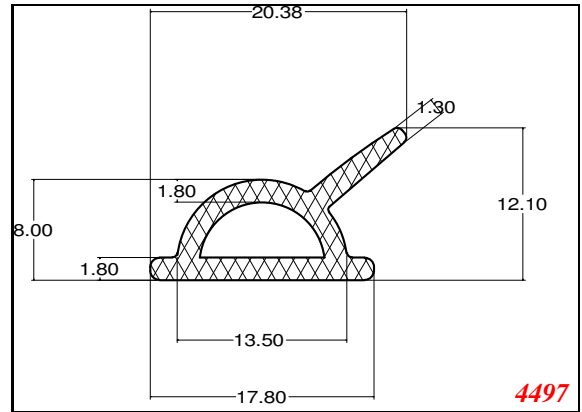

D-Hollow

William Johnston & Company Limited
Tel 0141 620 1666