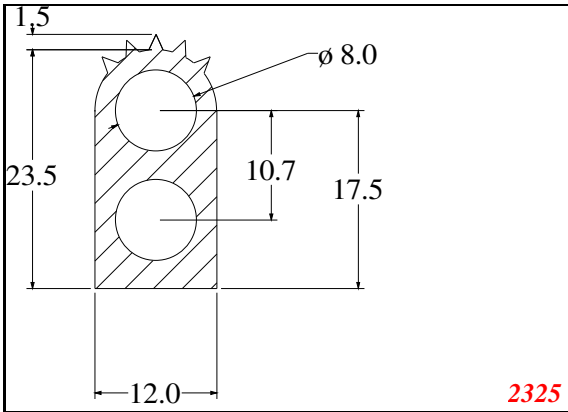

D-Hollow

William Johnston & Company Limited
Tel 0141 620 1666