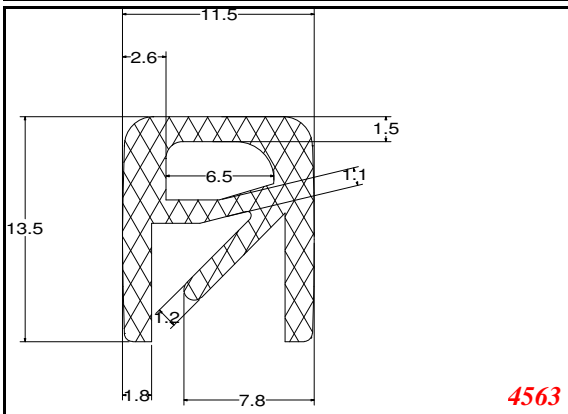

D-Hollow

William Johnston & Company Limited
Tel 0141 620 1666