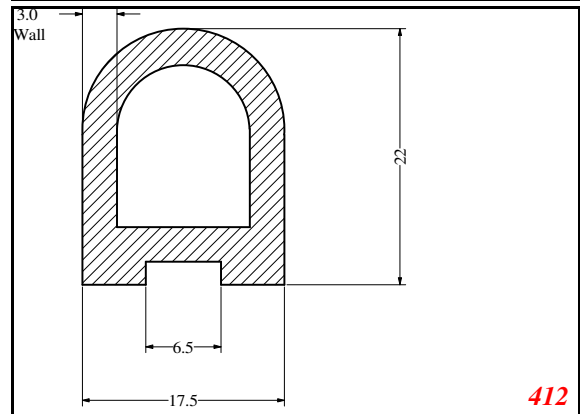

D-Hollow

3603

4443

2936

2594

4428

412

2505

2517

William Johnston & Company Limited
Tel 0141 620 1666