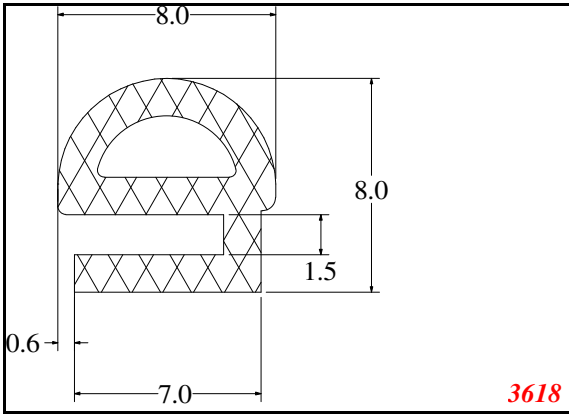

E-Section

William Johnston & Company Limited
Tel 0141 620 1666