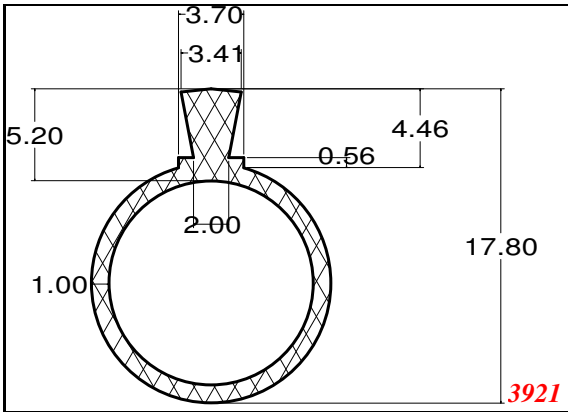

Key-Hole

William Johnston & Company Limited
Tel 0141 620 1666

Key-Hole

3921

3034

787

3190

385