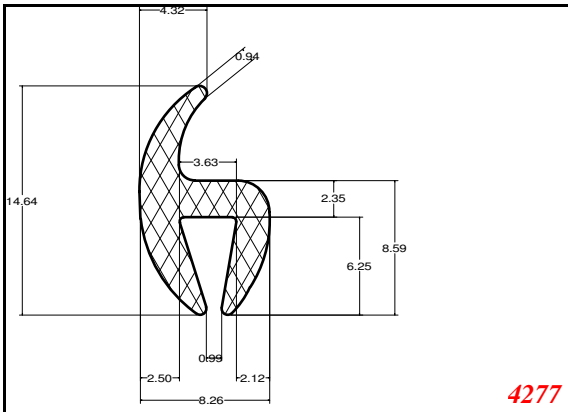

H-section

3629

4086

4277

1971

4536

1756

4163

3658

William Johnston & Company Limited
Tel 0141 620 1666