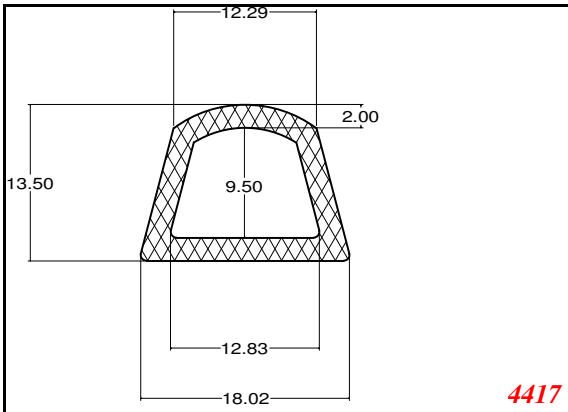

D-Hollow

William Johnston & Company Limited
Tel 0141 620 1666