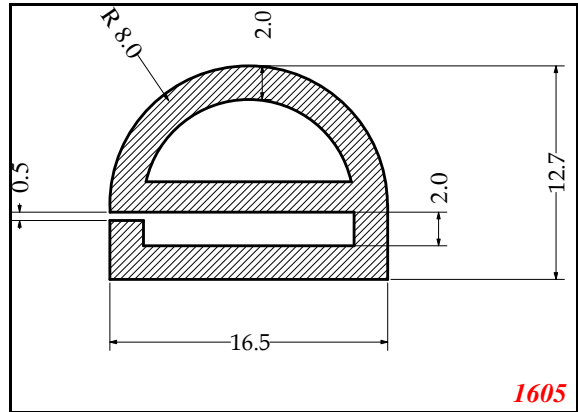

E-Section

3920

4114

1173

1033

1605

4334

William Johnston & Company Limited
Tel 0141 620 1666