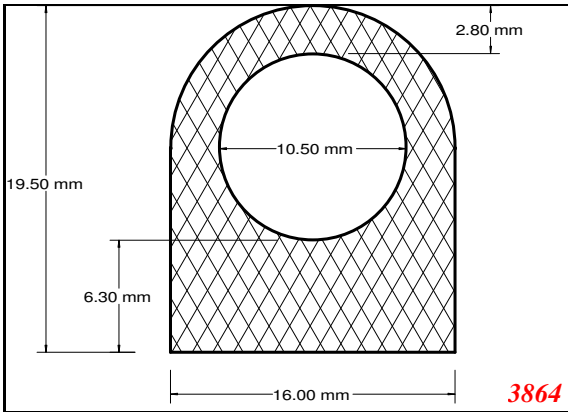

D-Hollow

William Johnston & Company Limited
Tel 0141 620 1666