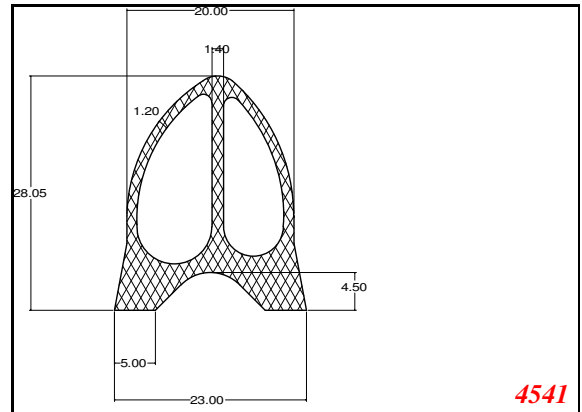

D-Hollow

William Johnston & Company Limited
Tel 0141 620 1666