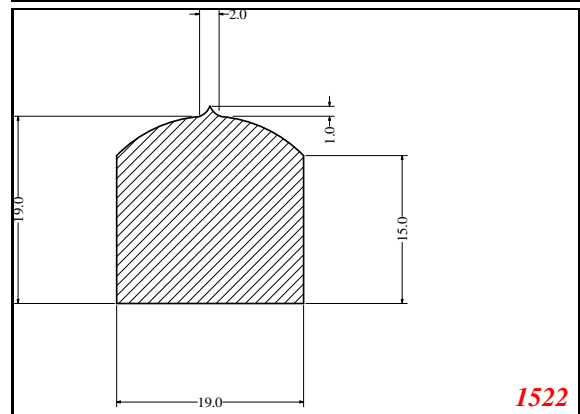

D-Solid

William Johnston & Company Limited
Tel 0141 620 1666