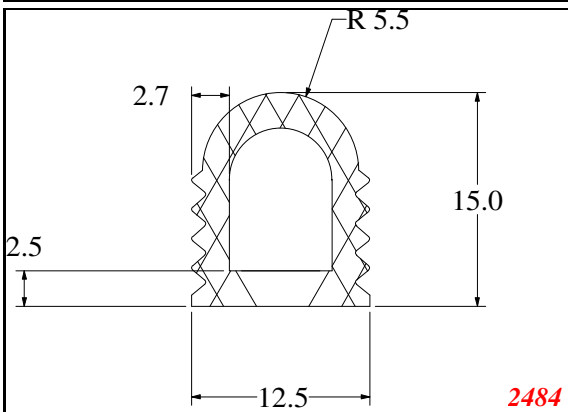

D-Hollow

William Johnston & Company Limited
Tel 0141 620 1666