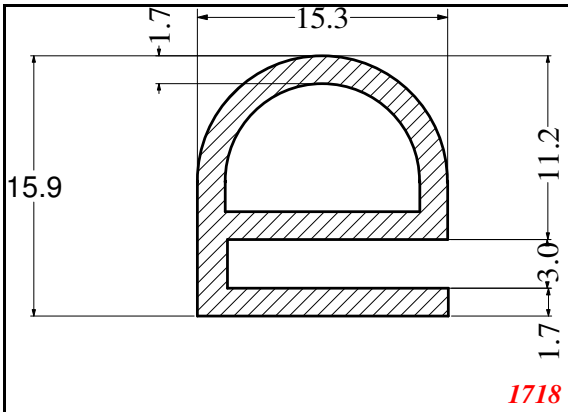

E-Section

William Johnston & Company Limited
Tel 0141 620 1666