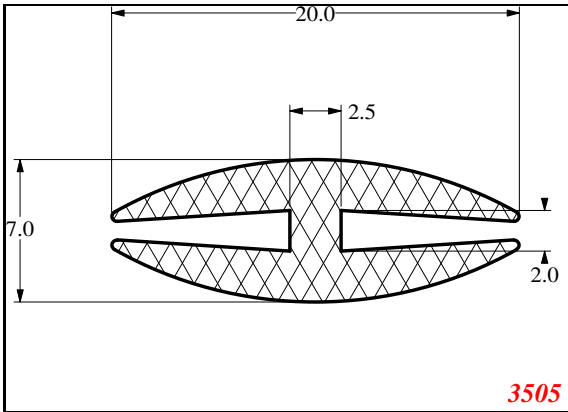

H-section

William Johnston & Company Limited
Tel 0141 620 1666