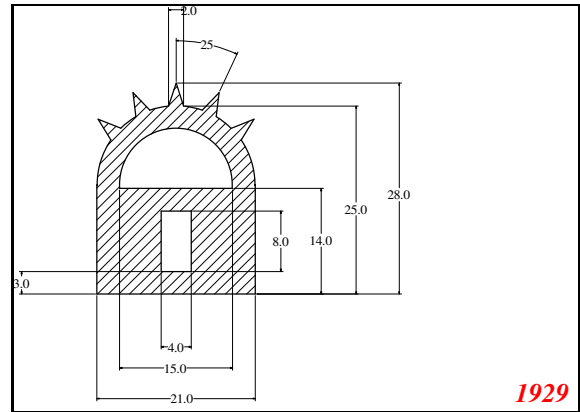

D-Hollow

869

1929

3754

1478

877

858

809

4387

William Johnston & Company Limited
Tel 0141 620 1666