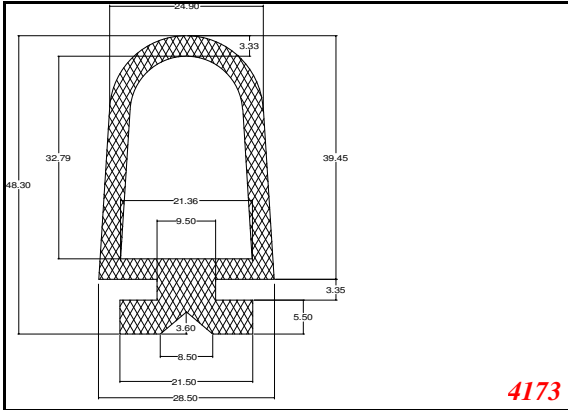

D-Hollow

William Johnston & Company Limited
Tel 0141 620 1666