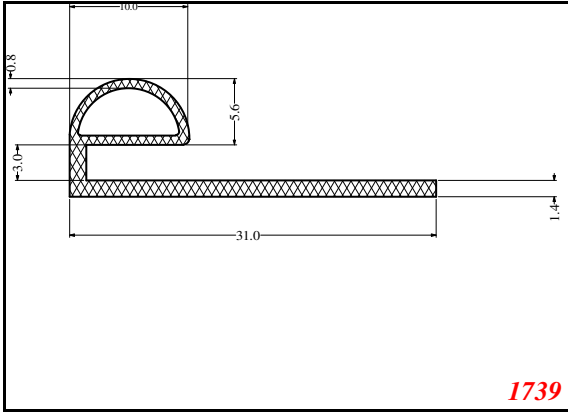

E-Section

4365

1739

1093

4059

93

1373

1180

4364

William Johnston & Company Limited
Tel 0141 620 1666