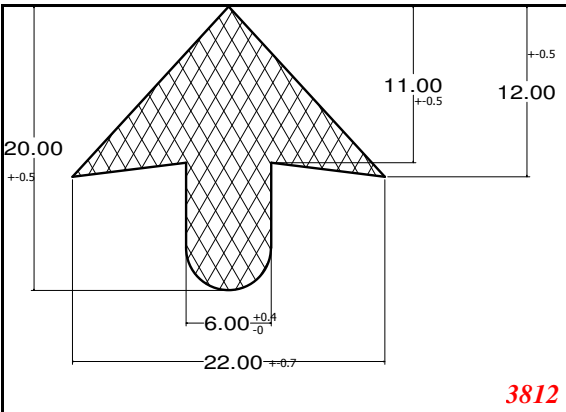

Arrow-Head

William Johnston & Company Limited
Tel 0141 620 1666

Arrow-Head

4048

3939

3158

3783

3812