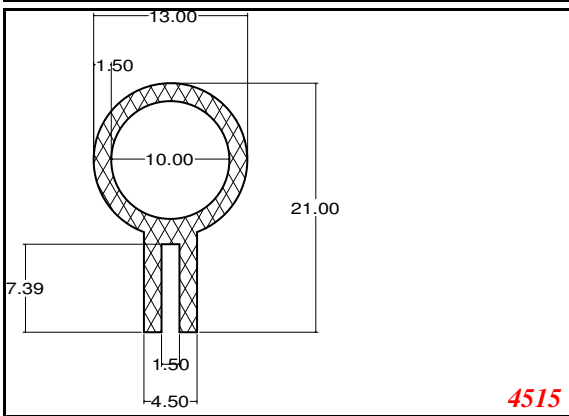

Key-Hole

William Johnston & Company Limited
Tel 0141 620 1666

Key-Hole

3921

3034

787

3190

385