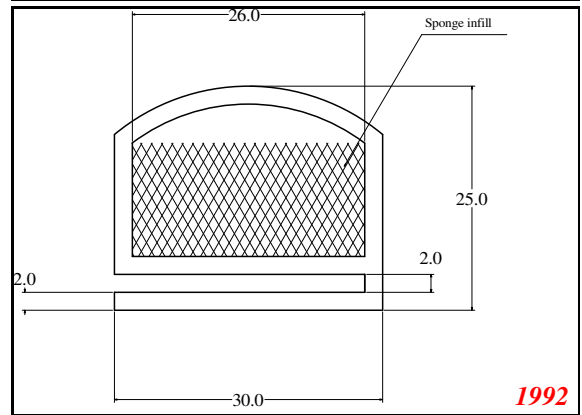

E-Section

177

1900

178

3236

4233

1992

207

4469

William Johnston & Company Limited
Tel 0141 620 1666