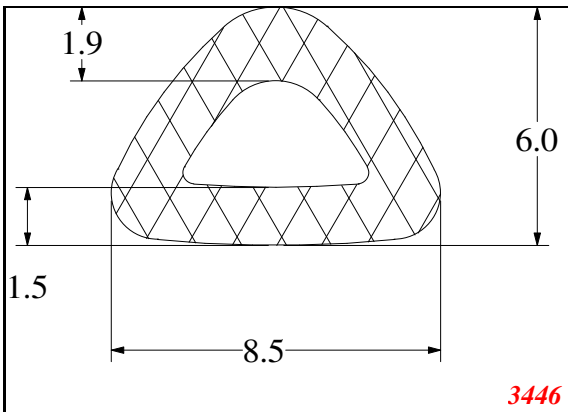

D-Hollow

William Johnston & Company Limited
Tel 0141 620 1666