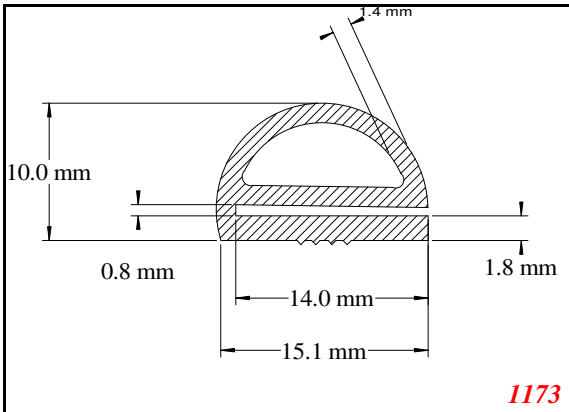

E-Section

3920

4114

1173

1033

1605

4334

William Johnston & Company Limited
Tel 0141 620 1666