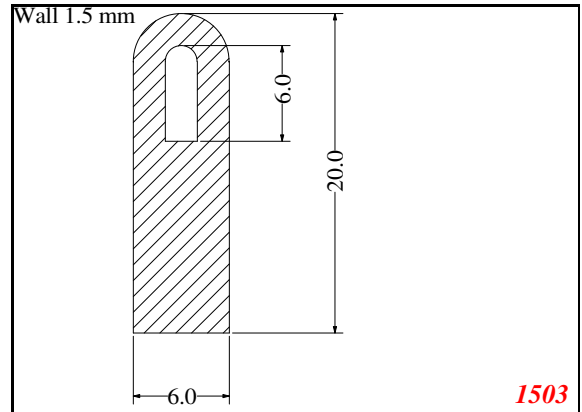

D-Hollow

William Johnston & Company Limited
Tel 0141 620 1666