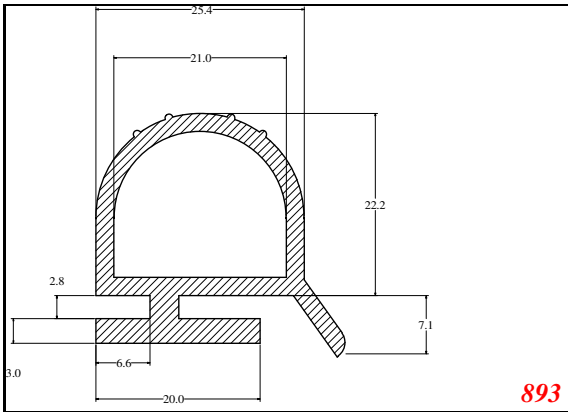

D-Hollow

893