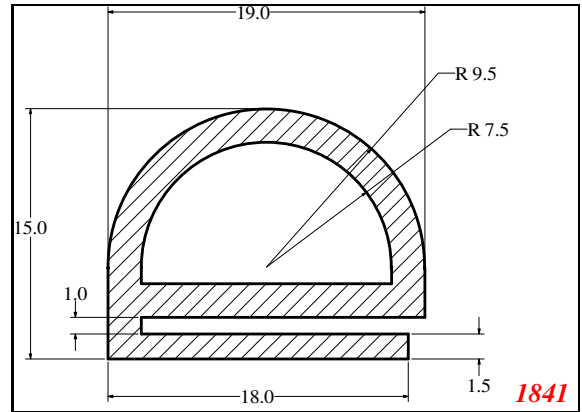

E-Section

3800

3000

3160

1047

1841

1850

3793

1118

William Johnston & Company Limited
Tel 0141 620 1666