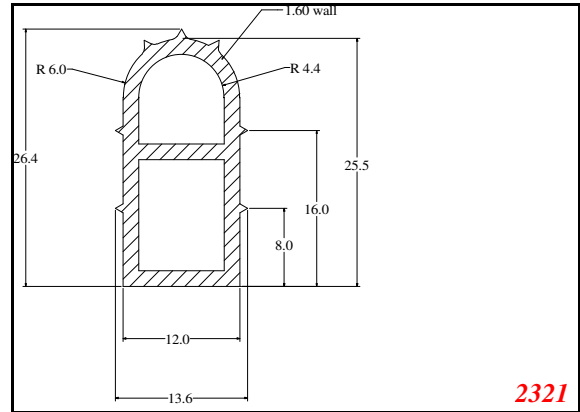

D-Hollow

William Johnston & Company Limited
Tel 0141 620 1666