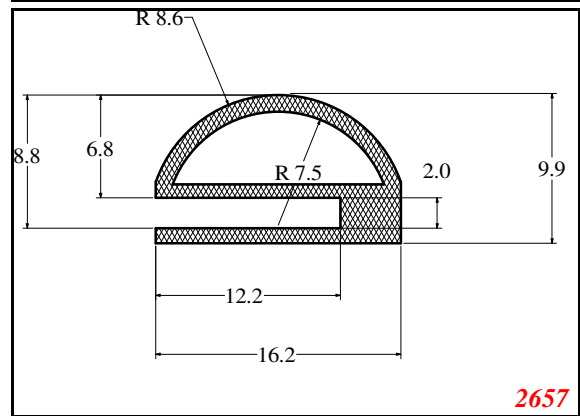

2657

William Johnston & Company Limited
Tel 0141 620 1666