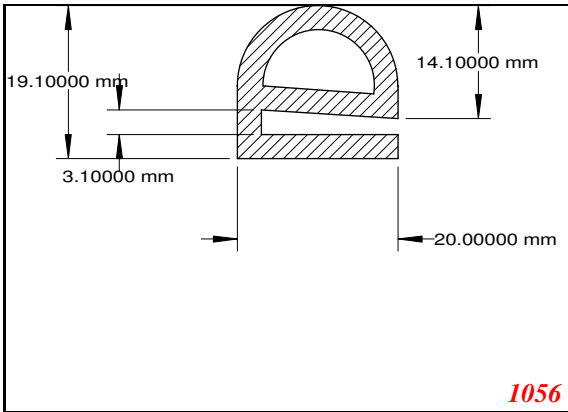

E-Section

William Johnston & Company Limited
Tel 0141 620 1666