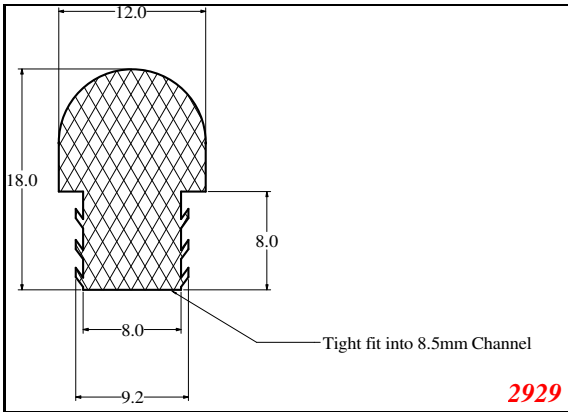

D-Solid

William Johnston & Company Limited
Tel 0141 620 1666