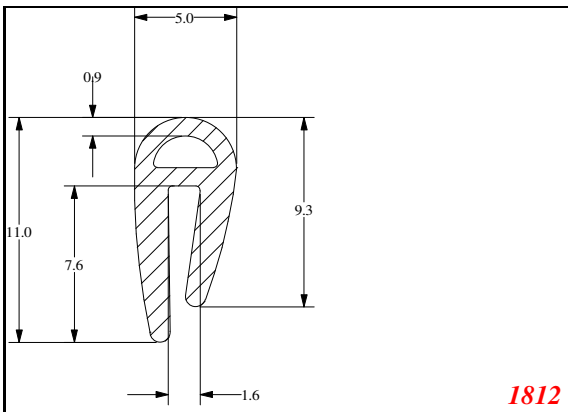

D-Hollow

William Johnston & Company Limited
Tel 0141 620 1666