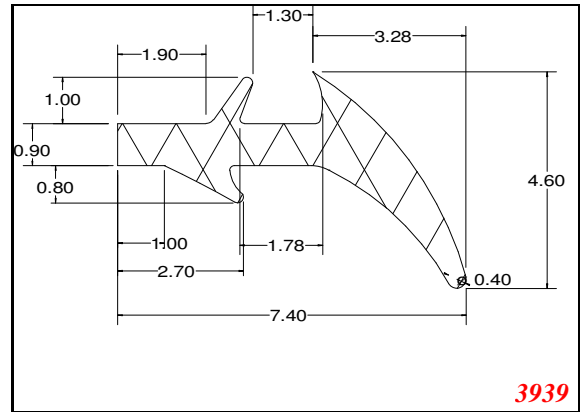

Arrow-Head

William Johnston & Company Limited
Tel 0141 620 1666

Arrow-Head

4048

3939

3158

3783

3812