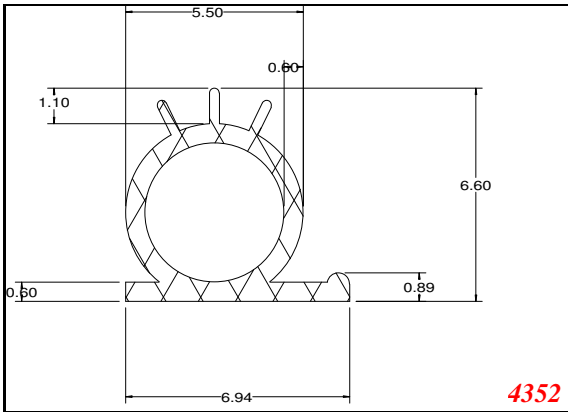

Key-Hole

William Johnston & Company Limited
Tel 0141 620 1666

Omega

William Johnston & Company Limited
Tel 0141 620 1666

Omega

4352

1583

274