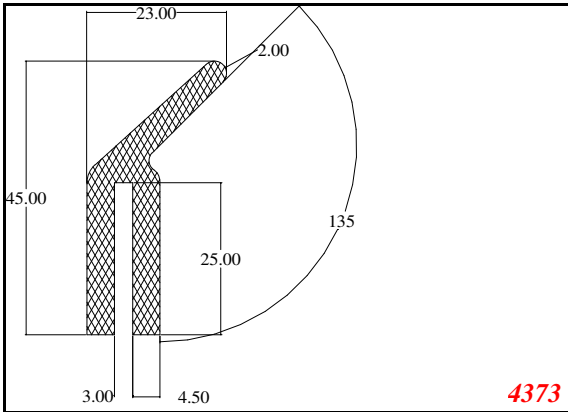

H-section

William Johnston & Company Limited
Tel 0141 620 1666