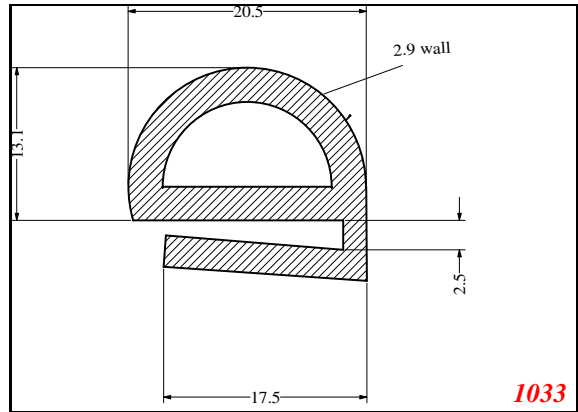

E-Section

3920

4114

1173

1033

1605

4334

William Johnston & Company Limited
Tel 0141 620 1666