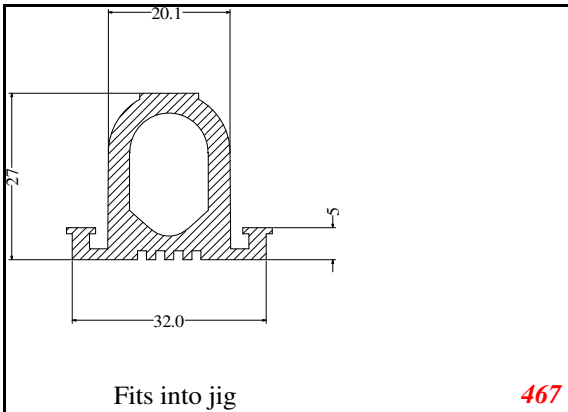

D-Hollow

William Johnston & Company Limited
Tel 0141 620 1666