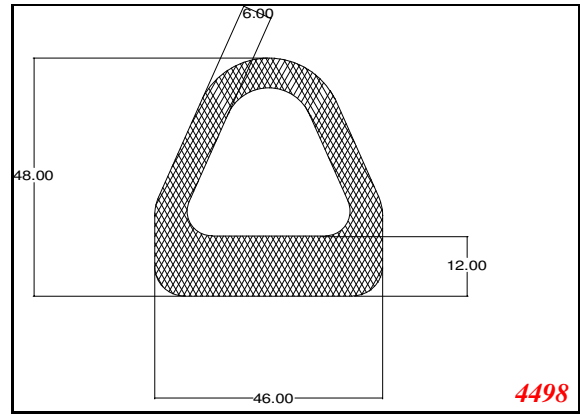

D-Hollow

William Johnston & Company Limited
Tel 0141 620 1666