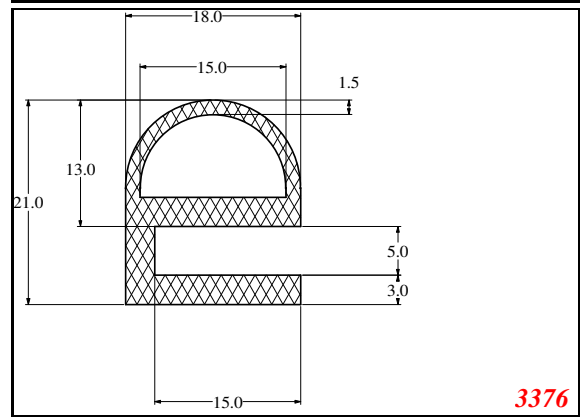

E-Section

644

3395

2603

4451

2617

3376

3344

2657

William Johnston & Company Limited
Tel 0141 620 1666