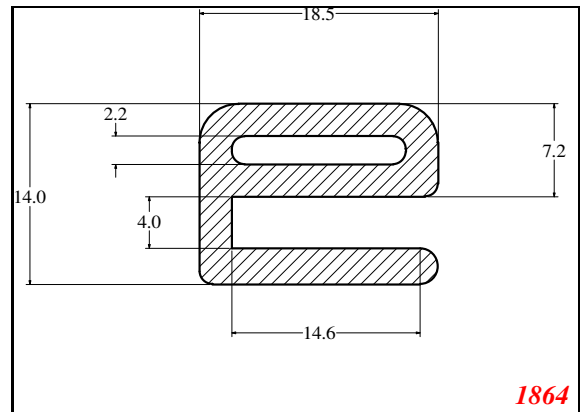

E-Section

William Johnston & Company Limited
Tel 0141 620 1666