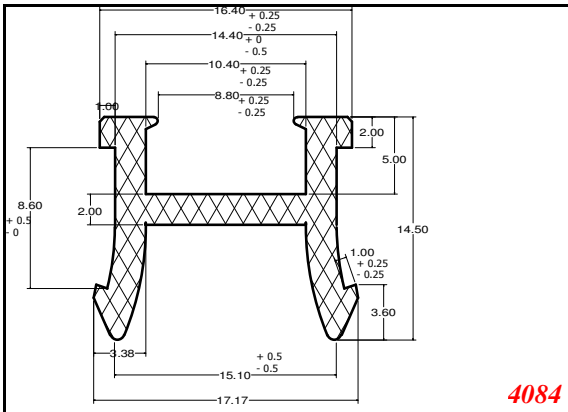

H-section

William Johnston & Company Limited
Tel 0141 620 1666