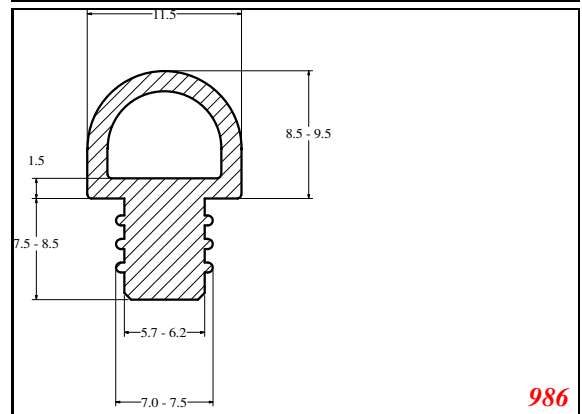

986

William Johnston & Company Limited
Tel 0141 620 1666