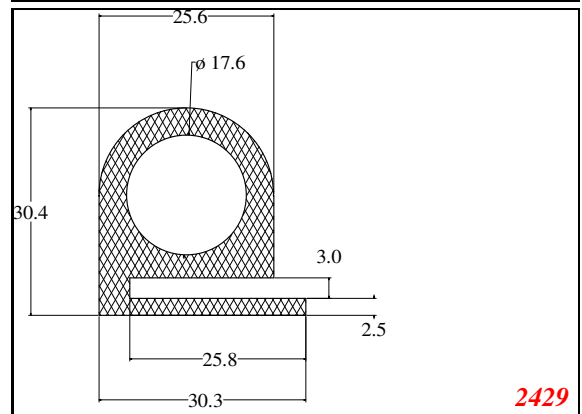

E-Section

William Johnston & Company Limited
Tel 0141 620 1666