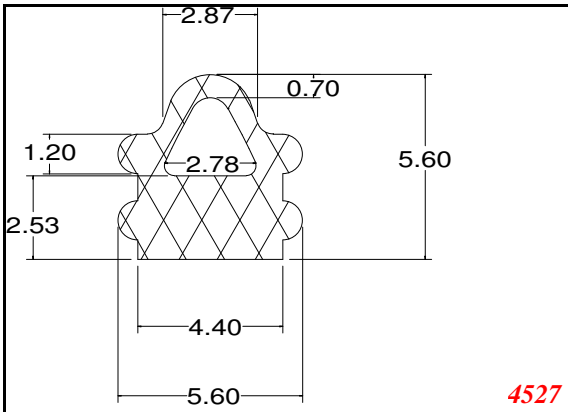

D-Hollow

William Johnston & Company Limited
Tel 0141 620 1666