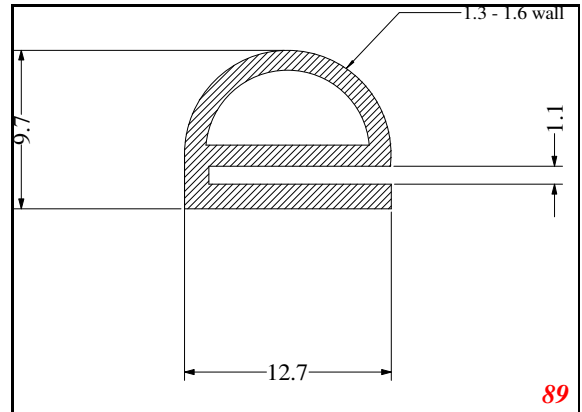

E-Section

William Johnston & Company Limited
Tel 0141 620 1666