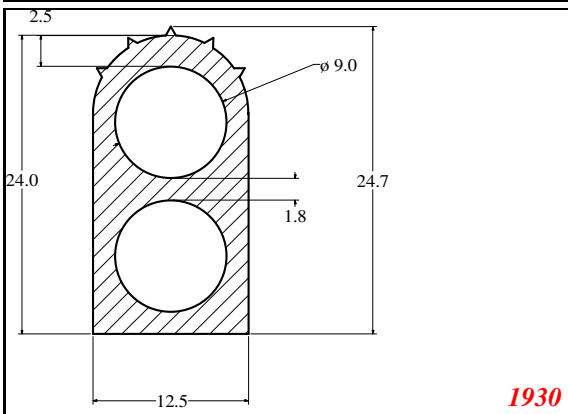

D-Hollow

1433

4016

2027

1930

682

4015

4039

1998

William Johnston & Company Limited
Tel 0141 620 1666