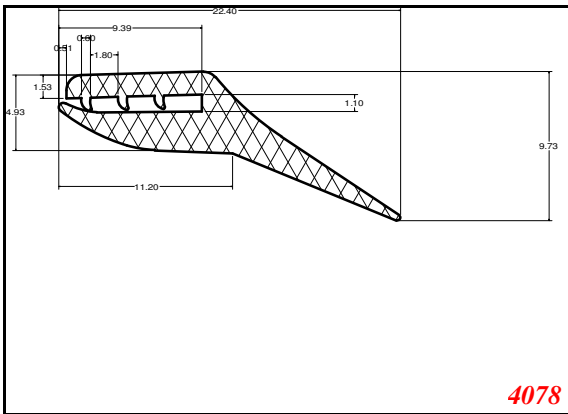

H-section

4078