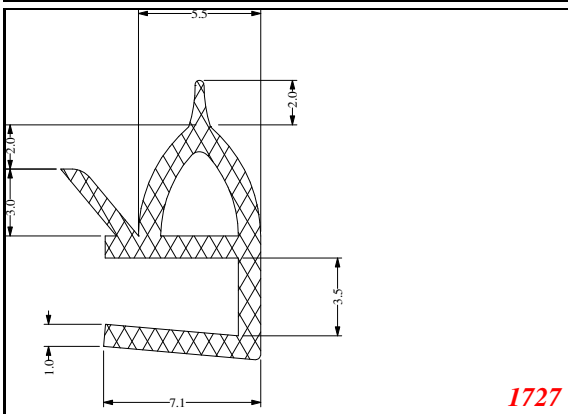

D-Hollow

1231

622

4196

1143

4143

1729

1727

4197

William Johnston & Company Limited
Tel 0141 620 1666