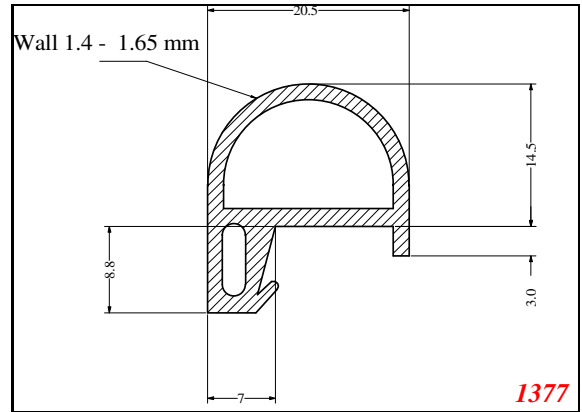

D-Hollow

William Johnston & Company Limited
Tel 0141 620 1666