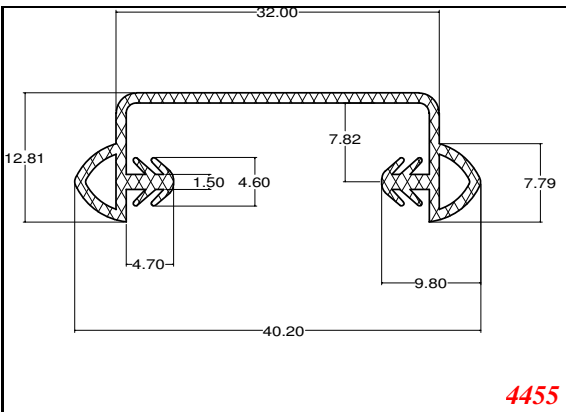

Arrow-Head

4048

3939

3158

3783

3812

3642

4455

4019

William Johnston & Company Limited
Tel 0141 620 1666