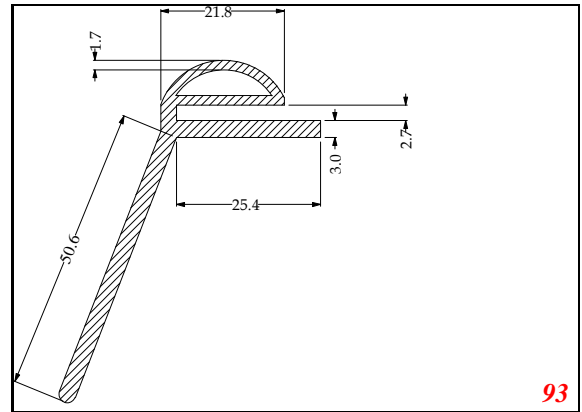

E-Section

4365

1739

1093

4059

93

1373

1180

4364

William Johnston & Company Limited
Tel 0141 620 1666