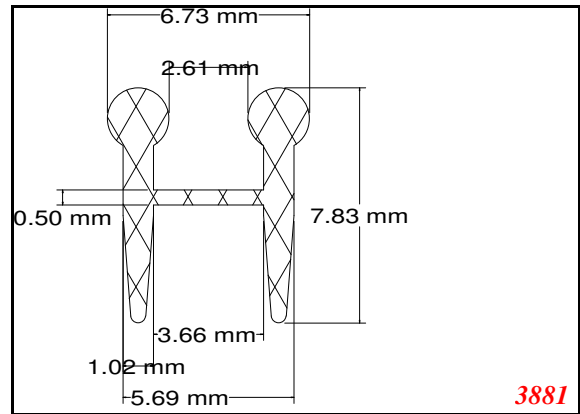

H-section

4078

4087

577

2231

3881

4061

4294

4295

William Johnston & Company Limited
Tel 0141 620 1666