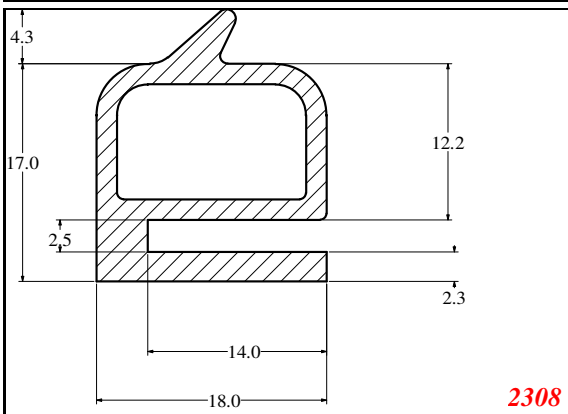

E-Section

William Johnston & Company Limited
Tel 0141 620 1666