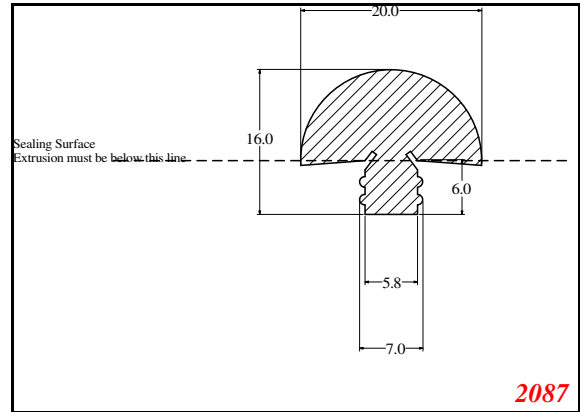

D-Solid

2033

2091

2359

2087

2000

3592

1023

1

William Johnston & Company Limited
Tel 0141 620 1666