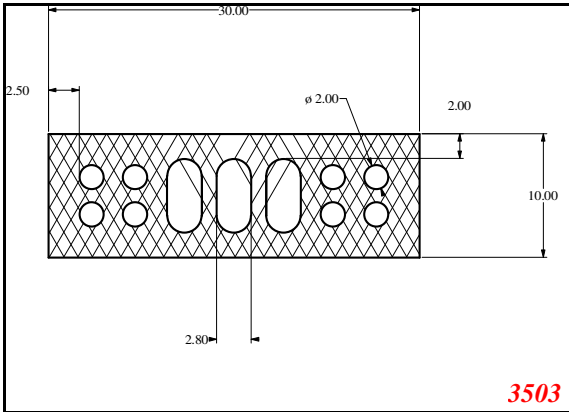

Hollow Strip

William Johnston & Company Limited
Tel 0141 620 1666