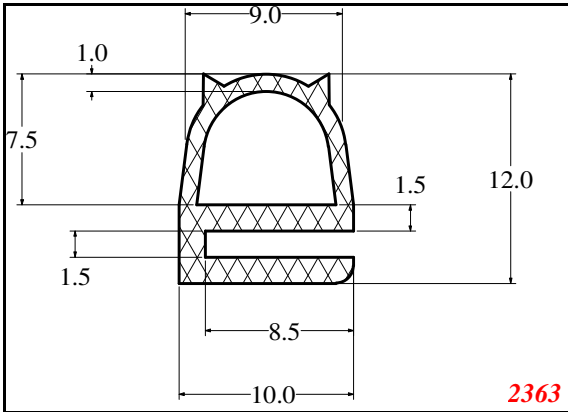

E-Section

William Johnston & Company Limited
Tel 0141 620 1666