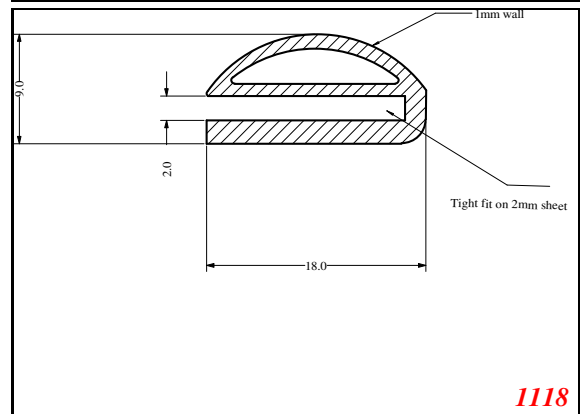

1118

William Johnston & Company Limited
Tel 0141 620 1666