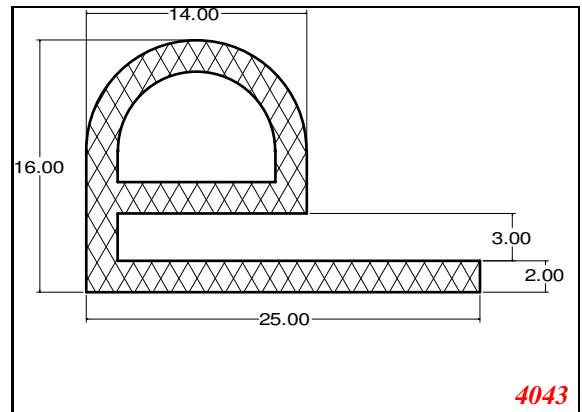

E-Section

William Johnston & Company Limited
Tel 0141 620 1666