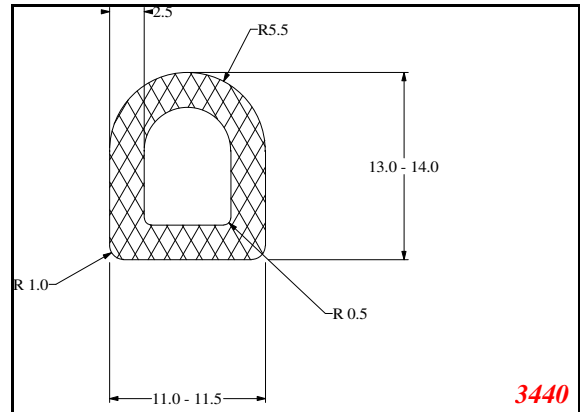

D-Hollow

William Johnston & Company Limited
Tel 0141 620 1666