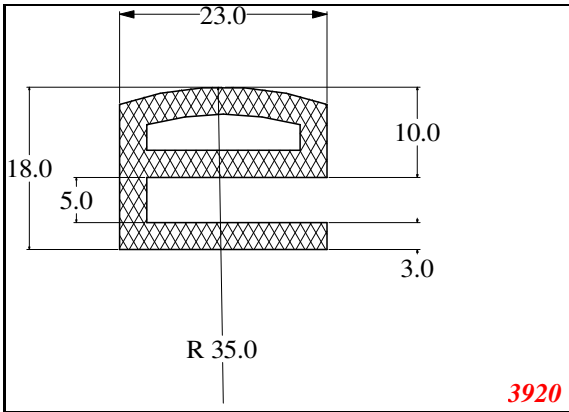

E-Section

3920