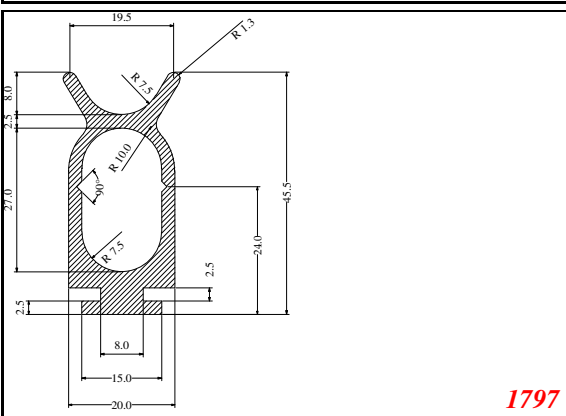

D-Hollow

William Johnston & Company Limited
Tel 0141 620 1666