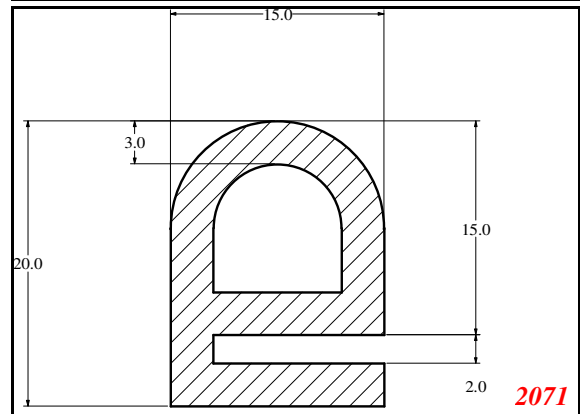

E-Section

William Johnston & Company Limited
Tel 0141 620 1666