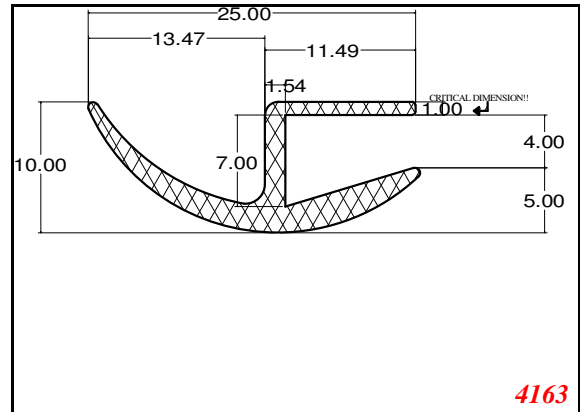

H-section

3629

4086

4277

1971

4536

1756

4163

3658

William Johnston & Company Limited
Tel 0141 620 1666