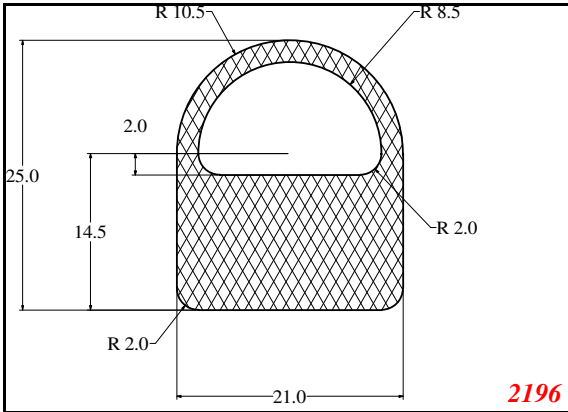

D-Hollow

William Johnston & Company Limited
Tel 0141 620 1666