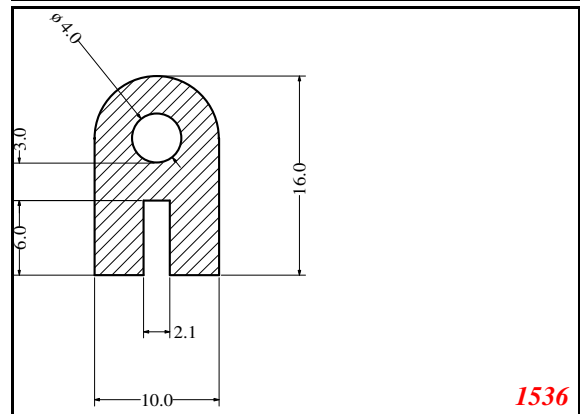

D-Hollow

William Johnston & Company Limited
Tel 0141 620 1666