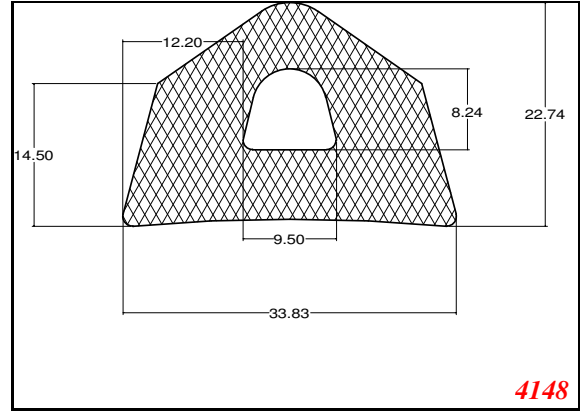

D-Hollow

William Johnston & Company Limited
Tel 0141 620 1666