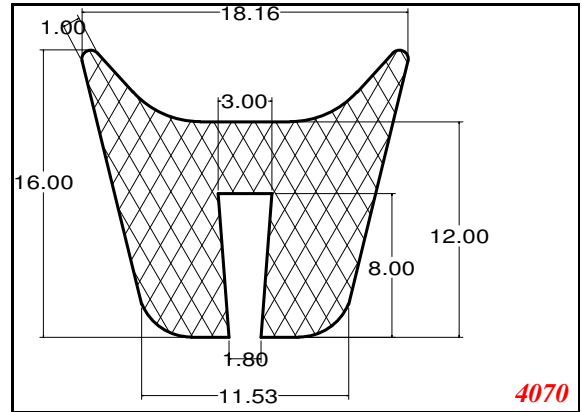

U-Small

William Johnston & Company Limited
Tel 0141 620 1666

U-Small

1413

1081

1310

1300

1286