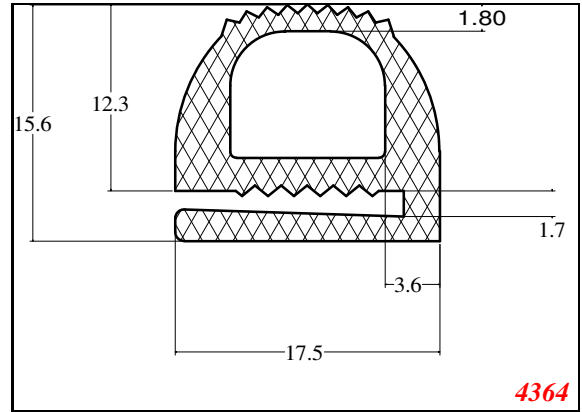

4364

William Johnston & Company Limited
Tel 0141 620 1666