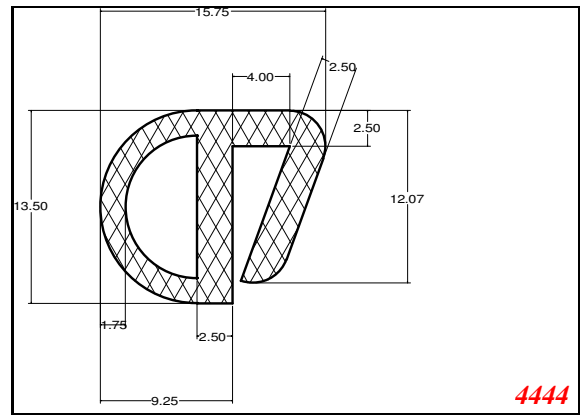

E-Section

William Johnston & Company Limited
Tel 0141 620 1666