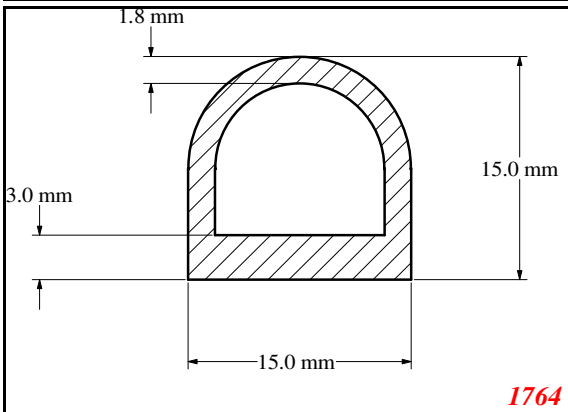

D-Hollow

819

1406

1764

2129

825

794

Cut length = 85mm
Cut before post cure adding 1mm for shrinkage