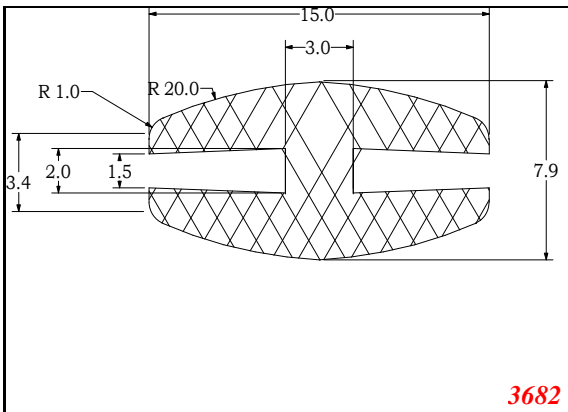

H-section

3833

4146

2976

3682

3738

4158

4036

4509

William Johnston & Company Limited
Tel 0141 620 1666