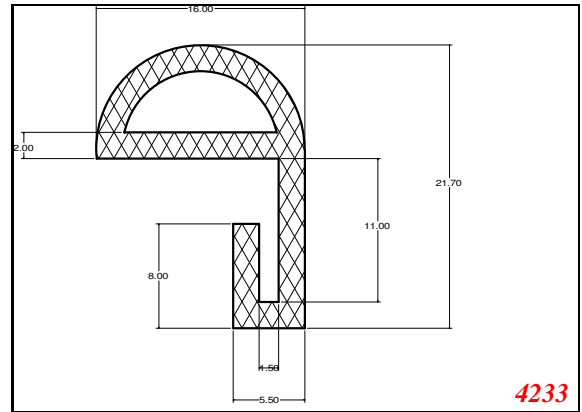

E-Section

177

1900

178

3236

4233

1992

207

4469

William Johnston & Company Limited
Tel 0141 620 1666