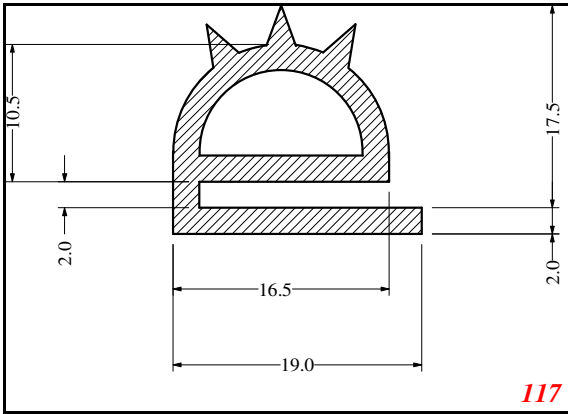

E-Section

William Johnston & Company Limited
Tel 0141 620 1666