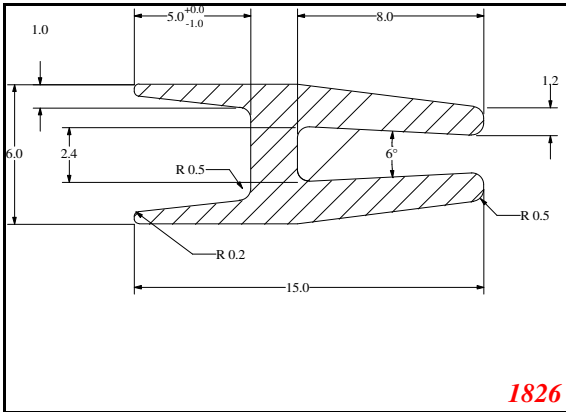

H-section

William Johnston & Company Limited
Tel 0141 620 1666