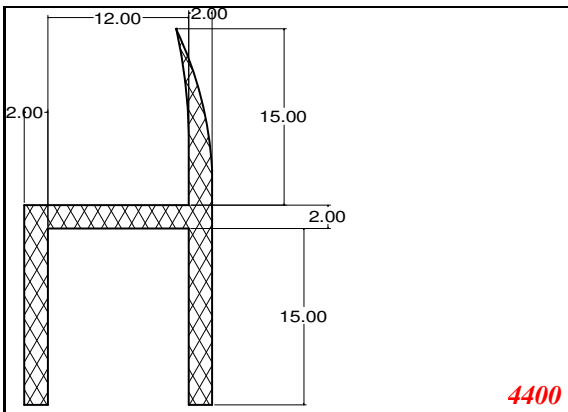

H-section

William Johnston & Company Limited
Tel 0141 620 1666