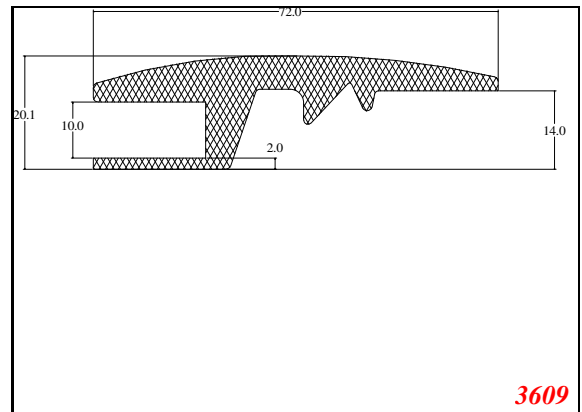

H-section

William Johnston & Company Limited
Tel 0141 620 1666