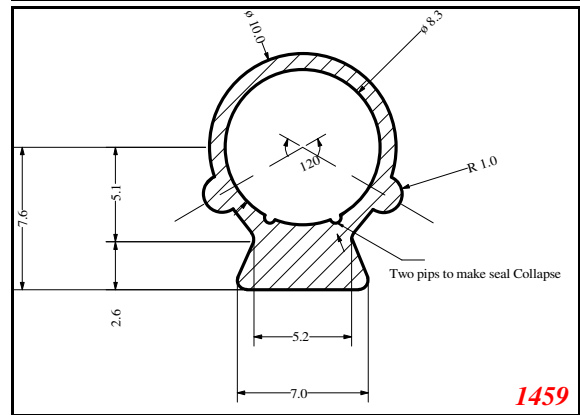

Key-Hole

351

428

378

2777

4079

1459

4374

4426

William Johnston & Company Limited
Tel 0141 620 1666