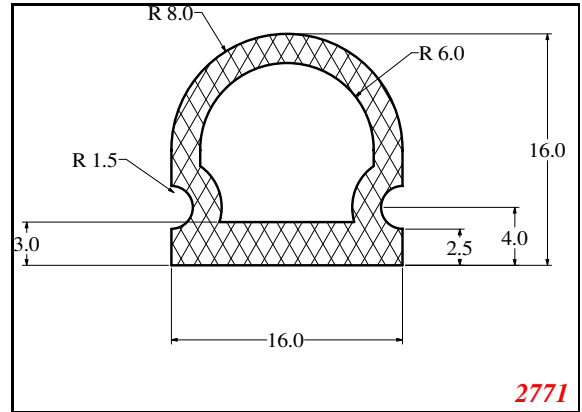

D-Hollow

William Johnston & Company Limited
Tel 0141 620 1666