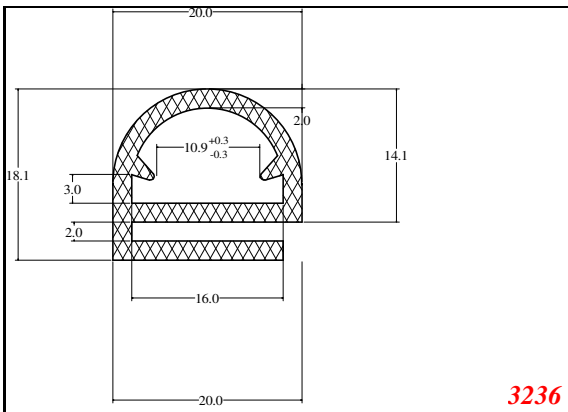

E-Section

177

1900

178

3236

4233

1992

207

4469

William Johnston & Company Limited
Tel 0141 620 1666