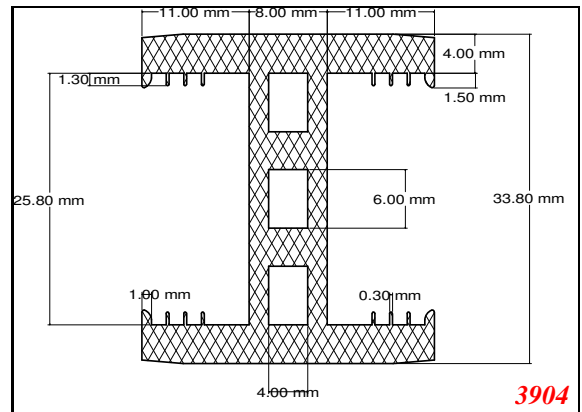

H-section

William Johnston & Company Limited
Tel 0141 620 1666