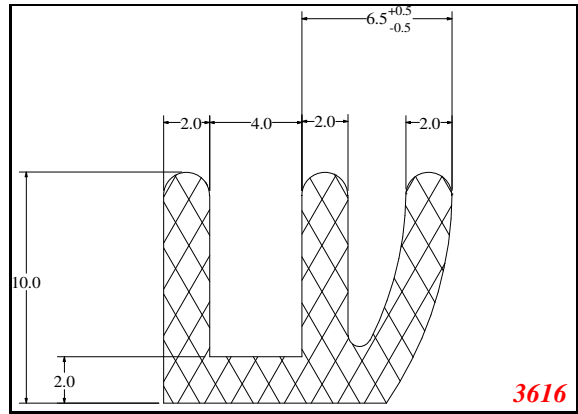

E-Section

William Johnston & Company Limited
Tel 0141 620 1666