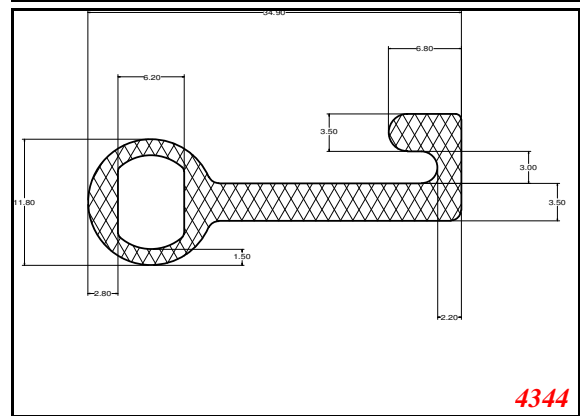

Key-Hole

William Johnston & Company Limited
Tel 0141 620 1666

Key-Hole

3921

3034

787

3190

385