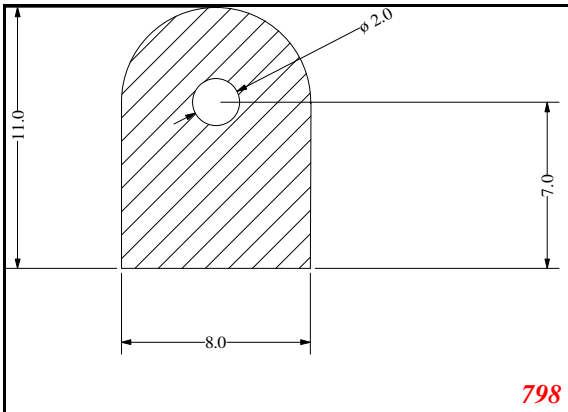

D-Hollow

William Johnston & Company Limited
Tel 0141 620 1666