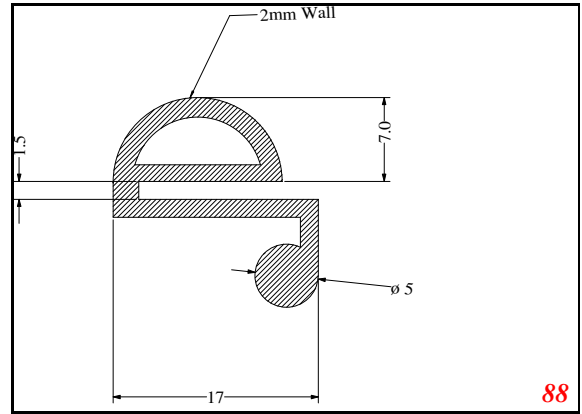

E-Section

William Johnston & Company Limited
Tel 0141 620 1666