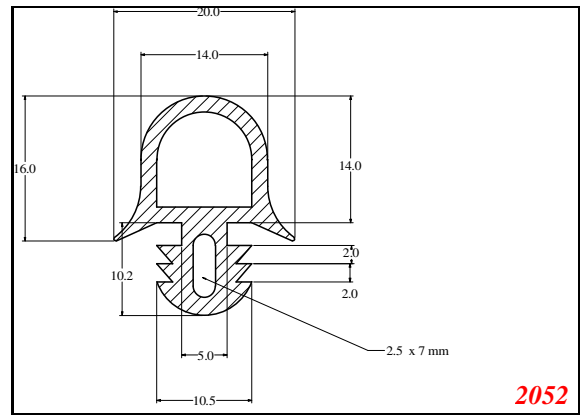

D-Hollow

William Johnston & Company Limited
Tel 0141 620 1666