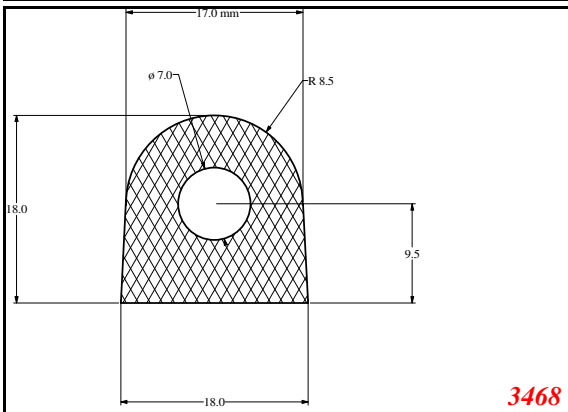

D-Hollow

William Johnston & Company Limited
Tel 0141 620 1666