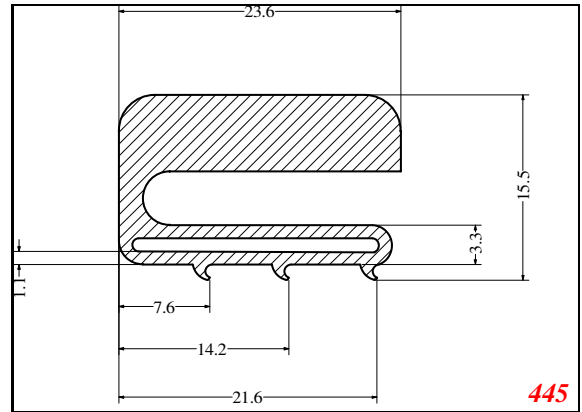

E-Section

William Johnston & Company Limited
Tel 0141 620 1666