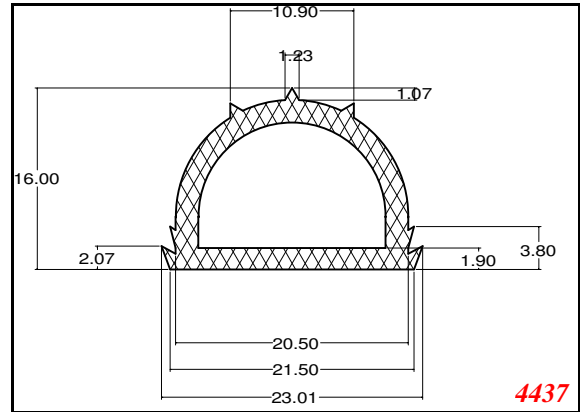

D-Hollow

William Johnston & Company Limited
Tel 0141 620 1666