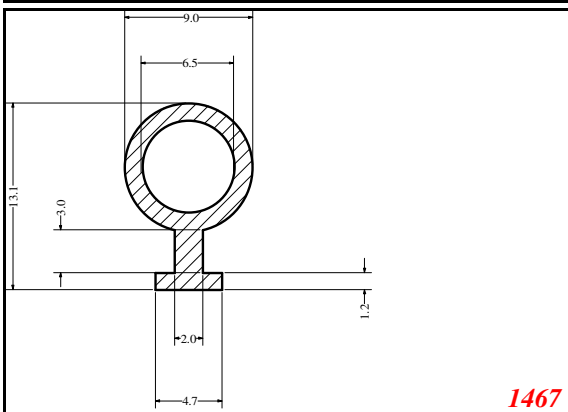

Omega

4352

1583

274

1294

1467

282

2611

1719

William Johnston & Company Limited
Tel 0141 620 1666