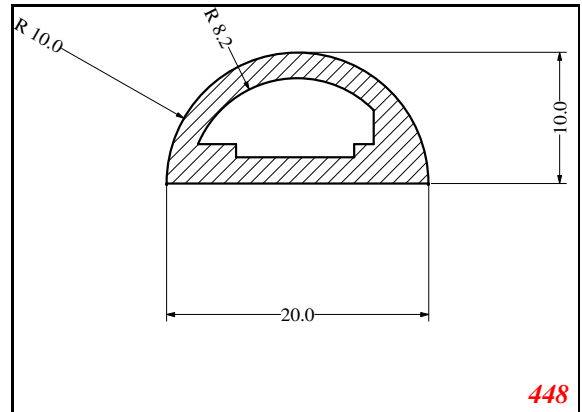

D-Hollow

William Johnston & Company Limited
Tel 0141 620 1666