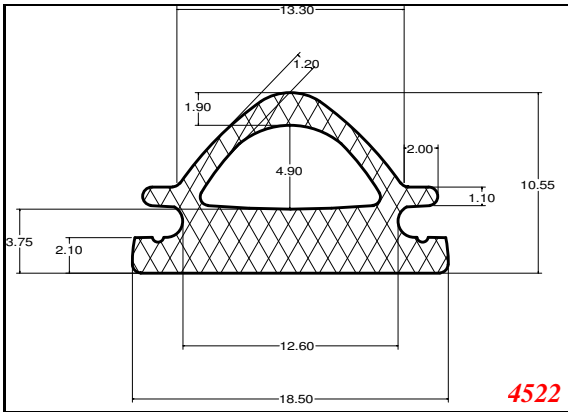

D-Hollow

William Johnston & Company Limited
Tel 0141 620 1666