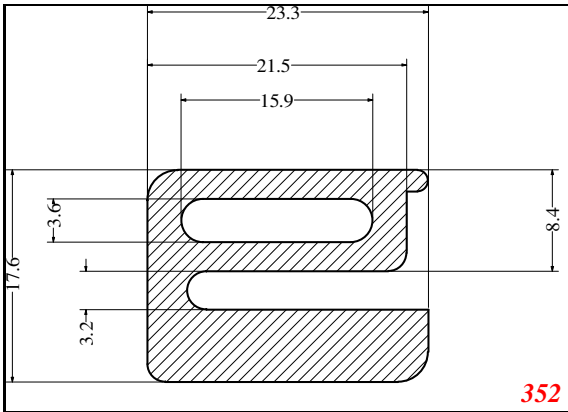

E-Section

William Johnston & Company Limited
Tel 0141 620 1666