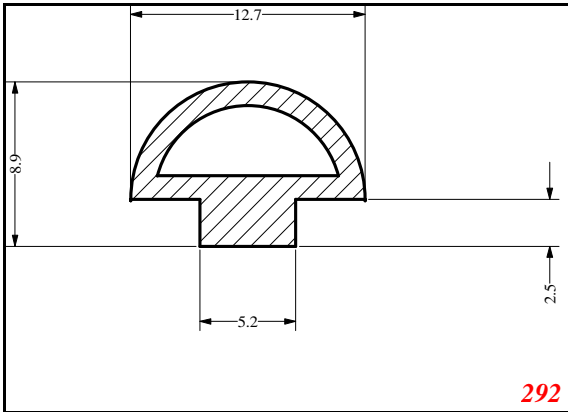

D-Hollow

William Johnston & Company Limited
Tel 0141 620 1666