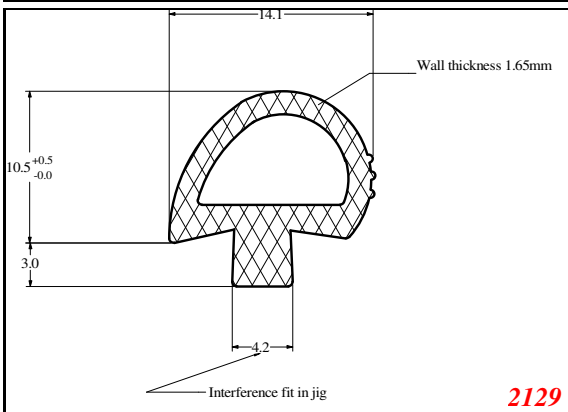

D-Hollow

819

1406

1764

2129

825

794

Cut length = 85mm
Cut before post cure adding 1mm for shrinkage