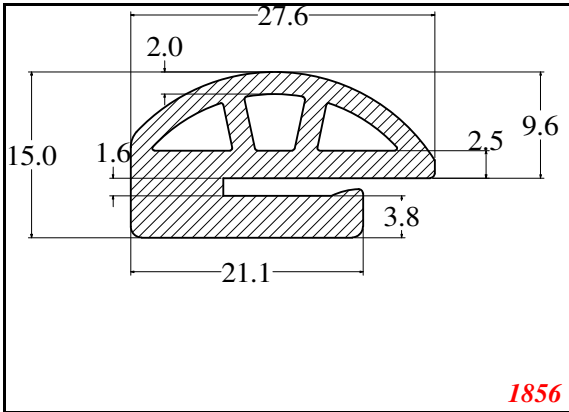

E-Section

William Johnston & Company Limited
Tel 0141 620 1666