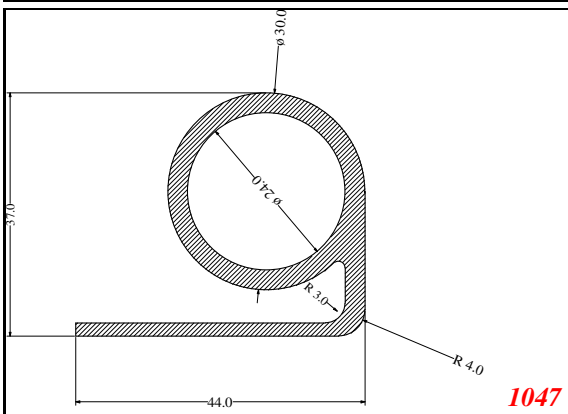

E-Section

3800

3000

3160

1047

1841

1850

3793

1118

William Johnston & Company Limited
Tel 0141 620 1666