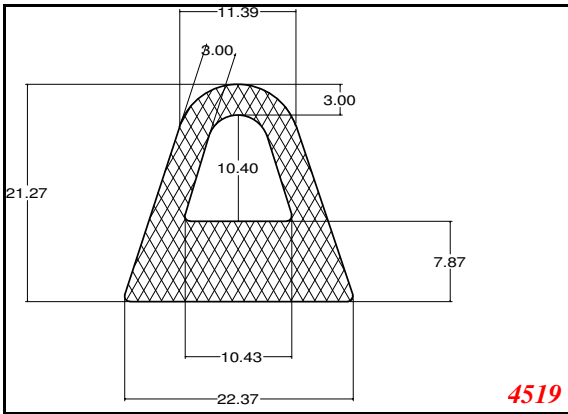

D-Hollow

William Johnston & Company Limited
Tel 0141 620 1666