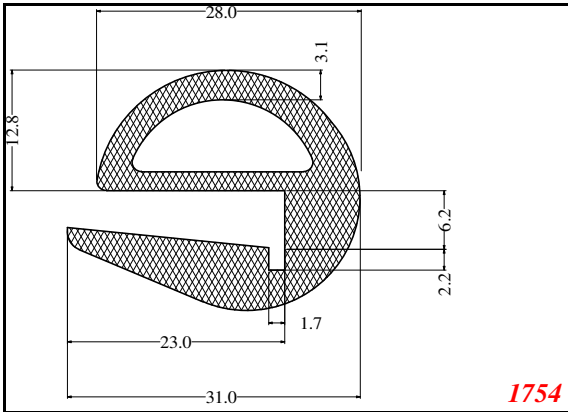

E-Section

William Johnston & Company Limited
Tel 0141 620 1666