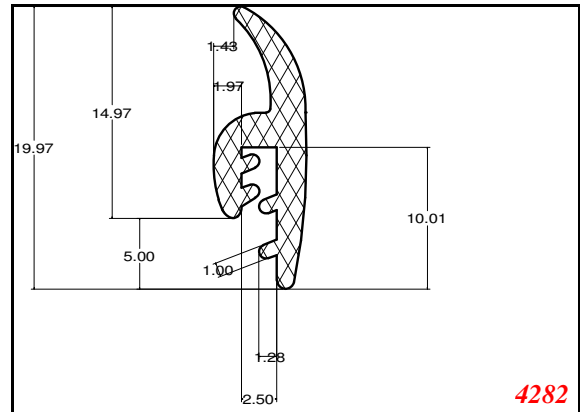

D-Hollow

William Johnston & Company Limited
Tel 0141 620 1666