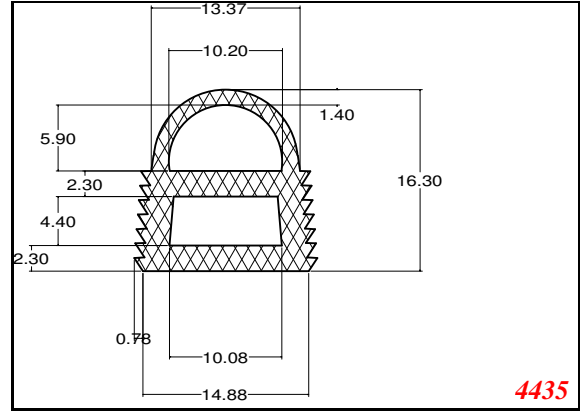

D-Hollow

William Johnston & Company Limited
Tel 0141 620 1666