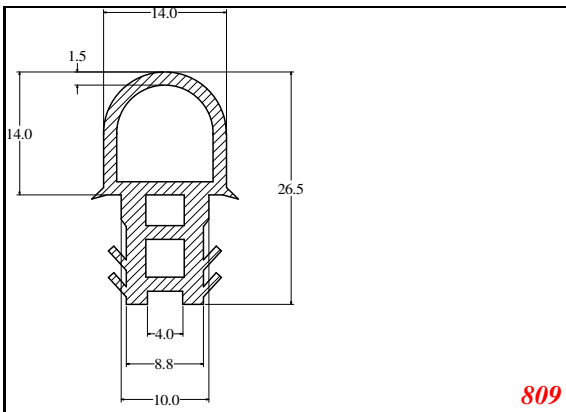

D-Hollow

869

1929

3754

1478

877

858

809

4387

William Johnston & Company Limited
Tel 0141 620 1666